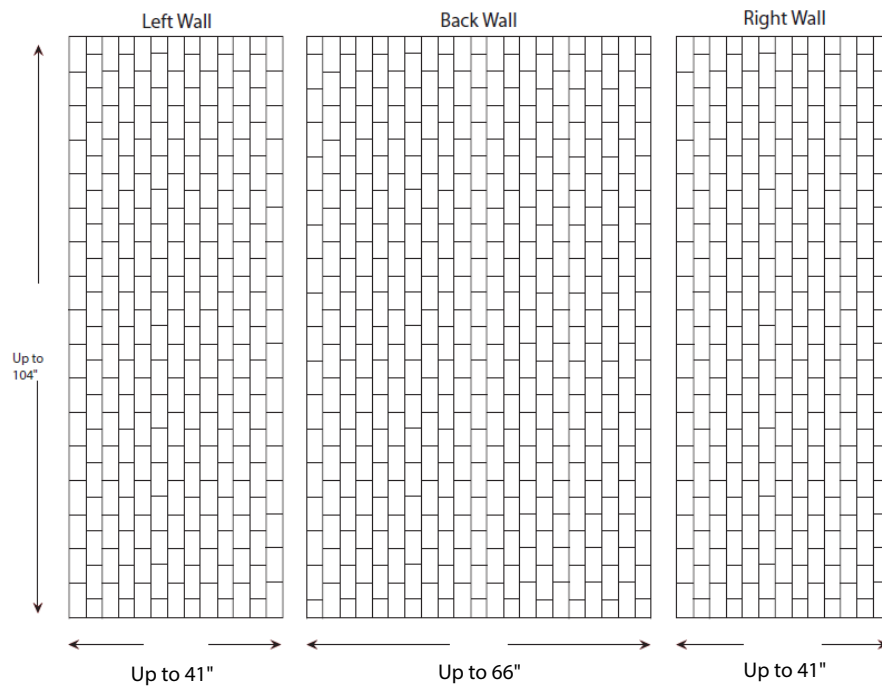

Vertical Subway Tile Pattern

Specifications

- Model: Vertical 3" X 6" Subway
- Pattern: Staggered Tile Effect / Smooth
- Finish: Glossy
- Panel Maximum Height: 104"
- Panel Widths
 - Side Panels - 41" Max Width
 - Back Panels - 66" Max Width
- Thickness: 3/8"
- Material: Cultured Marble
- Solid One Piece Panels
- Permanently Sealed Surface
- Will Not Mold or Mildew
- Oversized - Cut to Fit at Jobsite
- Easy to Install - Qualified Installer Recommended
- Easy to Maintain

Additional Options Available

- Finish: Matte
- Material: Class A Fire Rated
- Trim Strips Available
 - 96" X 2" X 3/4"
 - 120" X 2" X 3/4"
 - 96" X 2" X 1 1/4" Renovation
 - 120" X 2" X 1 1/4" Renovation
- Soap Dishes
- Shampoo Shelves
- Footrest
- Add'l Items Available
(See Accessory Page)