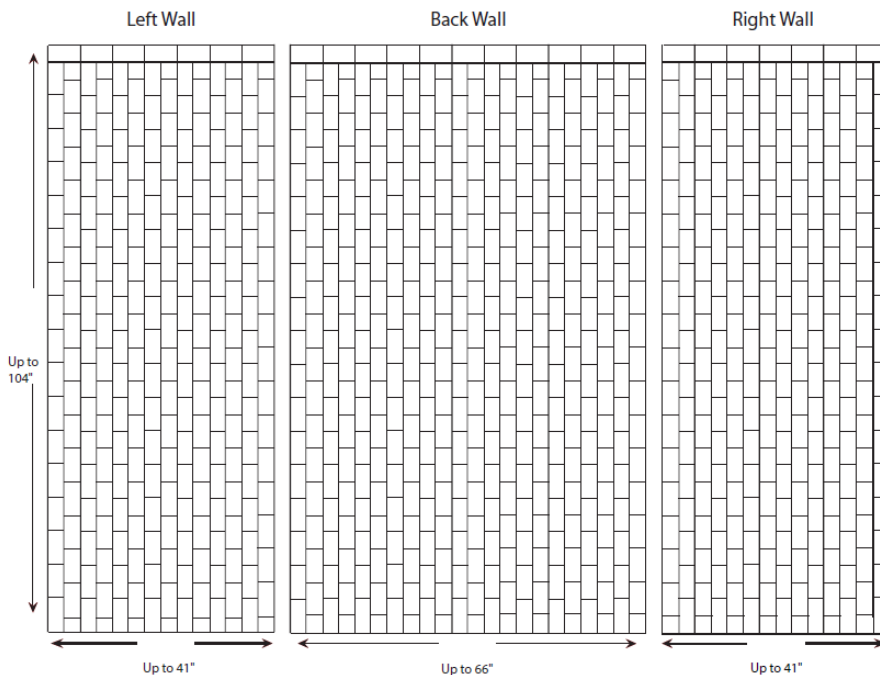

3" X 6" Vertical Subway Smooth Pattern

Specifications

- Model: 3" X 6" Vertical Subway
- Pattern: Staggered Tile Effect / Smooth
- Finish: Glossy
- Panel Maximum Height: 104"
- Panel Widths
 - Side Panels - 41" Max Width
 - Back Panels - 66" Max Width
- Thickness: 1/4"
- Material: Cultured Marble
- Solid One Piece Panels
- Permanently Sealed Surface
- Will Not Mold or Mildew
- Oversized - Cut to Fit at Jobsite
- Easy to Install - Qualified Installer Recommended
- Easy to Maintain

Image Coming Soon

Additional Options Available

- Finish: Matte
- Material: Class A Fire Rated
- Trim Strips Available
 - 96" X 2" X 3/4"
 - 120" X 2" X 3/4"
 - 96" X 2" X 1 1/4" Renovation
 - 120" X 2" X 1 1/4" Renovation
- Soap Dishes
- Shampoo Shelves
- Footrest
- Add'l Items Available
(See Accessory Page)