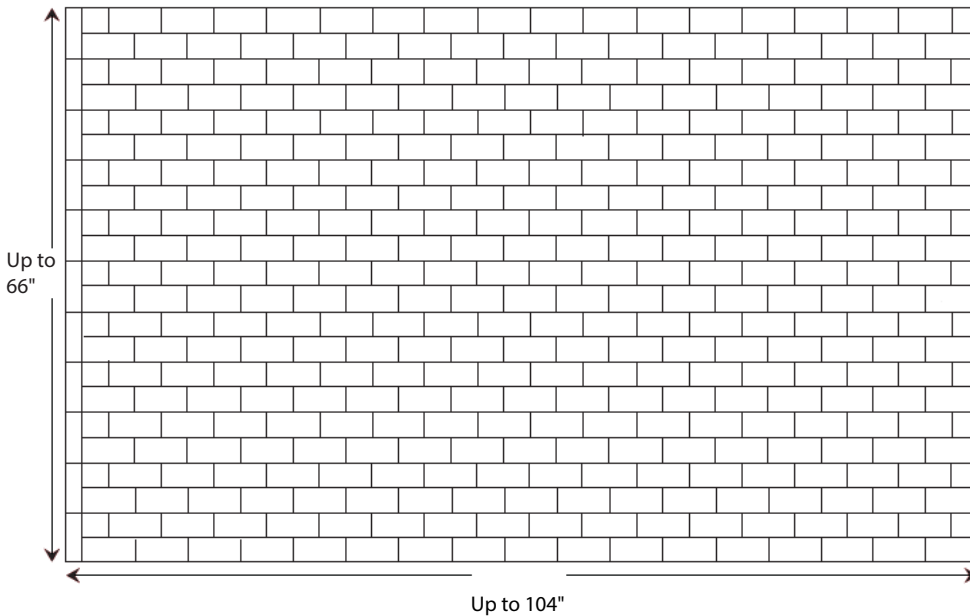

3" X 6" Subway Backsplash

Specifications

- Model: 3" X 6" Subway
- Pattern: Staggered Tile Effect / Smooth
- Finish: Glossy
- Panel Maximum Height: 66"
- Panel Width/Length: 104"
- Thickness: 1/4"
- Material: Cultured Marble
- Solid One Piece Panels
- Permanently Sealed Surface
- Will Not Mold or Mildew
- Oversized - Cut to Fit at Jobsite
- Easy to Install - Qualified Installer Recommended
- Easy to Maintain

Additional Options Available

- Finish: Matte
- Material: Class A Fire Rated
- Trim Strips Available
 - 96" x 2" x 3/4"
 - 120" x 2" x 3/4"
 - 96" x 2" x 1-1/4" Renovation
 - 120" x 2" x 1-1/4" Renovation
- Schluter Strips:
 - Polished Chrome
 - Brushed Nickel
- Inside Corner Trim