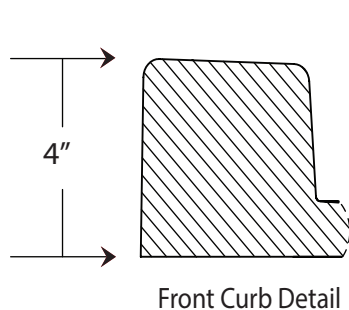

48" X 34" Center Drain Shower Pan

Specifications

- Model: Center Drain Pan
- Pan Size: 48" x 34"
- Finish: Textured - Non Slip
- Side Wall: 34" • Back Wall: 48"
- Drain Location: Center - Drain Measures:
17 1/2" from Backwall
24" from Side Walls
- Drain Openings: 3 1/4"
- Solid Front Curb: Integral 4" High
- Integral Flange on Sides and Back
- Weight: 124.66 lbs.
- Material: Cultured Marble
- Our Product Comply with one or more of the following: IAPMO, ANZI, CSA & ASTM F462-79 Coefficient of Friction Test