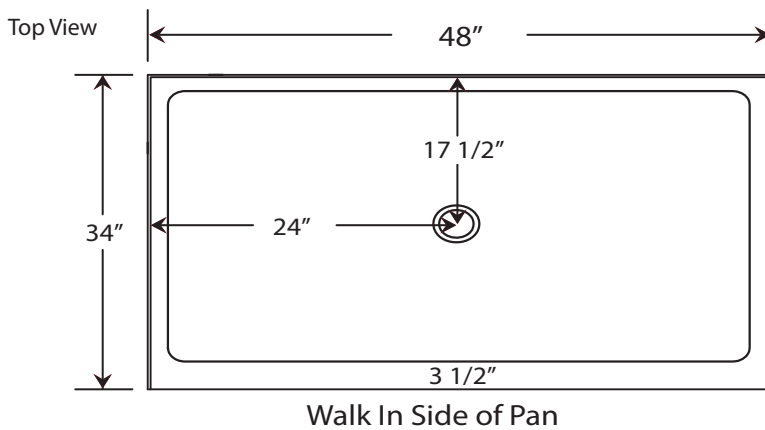

48" X 34" Center Drain Shower Pan

Specifications

- Model: Center Drain Pan
- Pan Size: 48" x 34"
- Finish: Textured - Non Slip
- Side Wall: 34" • Back Wall: 48"
- Drain Location: Center - Drain Measures:
17 1/2" from Backwall
24" from Side Walls
- Drain Openings: 3 1/4"
- Solid Front Curb: Integral 4" High
- Integral Flange on Sides and Back
- Weight: 124.66 lbs.
- Material: Cultured Marble
- Our Product Comply with one or more of the following: IAPMO, ANZI, CSA & ASTM F462-79 Coefficient of Friction Test