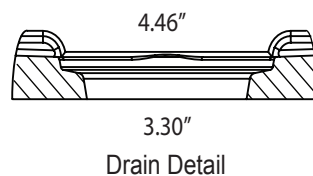

48" X 34" Center Drain Shower Pan

Specifications

- Model: Center Drain Pan
- Pan Size: 48" x 34"
- Finish: Textured - Non Slip
- Side Wall: 34" • Back Wall: 48"
- Drain Location: Center - Drain Measures:
17 1/2" from Backwall
24" from Side Walls
- Drain Openings: 3 1/4"
- Solid Front Curb: Integral 4" High
- Integral Flange on Sides and Back
- Weight: 124.66 lbs.
- Material: Cultured Marble
- Our Product Comply with one or more of the following: IAPMO, ANZI, CSA & ASTM F462-79 Coefficient of Friction Test