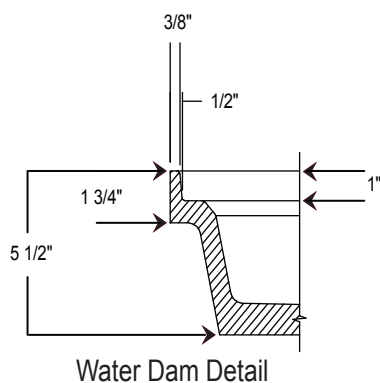

54" X 34" Center Drain Shower Pan

Specifications

- Model: Center Drain Pan
- Pan Size: 54" x 34"
- Finish: Textured - Non Slip
- Side Wall: 34"
- Back Wall: 54"
- Drain Location: Center - Drain Measures:
16" from Backwall
27" from Side Walls
- Drain Openings: 3 1/4"
- Front Curb: Integral 4 1/2" High
- Integral Flange on Sides and Back
- Weight: 112.00 lbs.
- Material: Cultured Marble
- Our Product Comply with one or more of the following: IAPMO, ANZI, CSA & ASTM F462-79 Coefficient of Friction Test

Please Note:
Drain is Not Included with Pan

Standard Features

- Solid One Piece Construction
- Abrasion Resistant Gel Coat Surface
- Seamless
- Pre-leveled - Rest on Sub Floor
- Extremely Sanitary
- Water Proof and Leak Proof
- Bacteria Resistant
- Easy to Install
- Maintenance Free
- 10 Year Limited Warranty
- Made in the USA