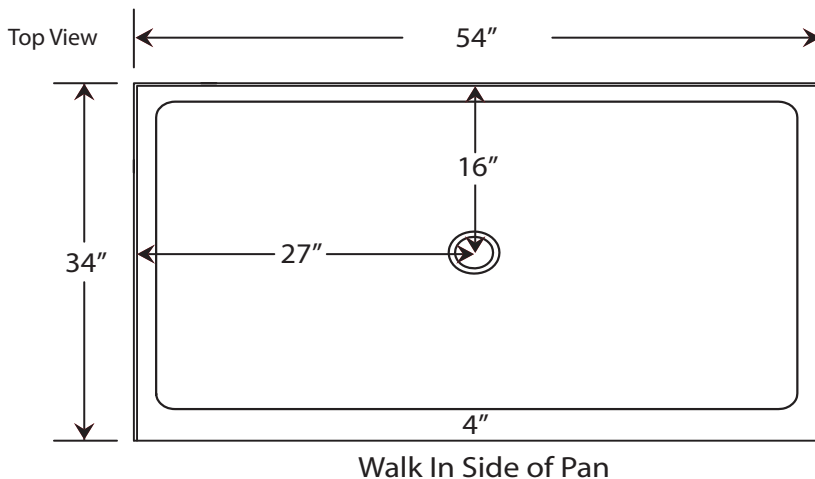

54" X 34" Center Drain Shower Pan

Specifications

- Model: Center Drain Pan
- Pan Size: 54" x 34"
- Finish: Textured - Non Slip
- Side Wall: 34"
- Back Wall: 54"
- Drain Location: Center - Drain Measures:
16" from Backwall
27" from Side Walls
- Drain Openings: 3 1/4"
- Front Curb: Integral 4 1/2" High
- Integral Flange on Sides and Back
- Weight: 112.00 lbs.
- Material: Cultured Marble
- Our Product Comply with one or more of the following: IAPMO, ANZI, CSA & ASTM F462-79 Coefficient of Friction Test

Please Note:
Drain is Not Included with Pan

Standard Features

- Solid One Piece Construction
- Abrasion Resistant Gel Coat Surface
- Seamless
- Pre-leveled - Rest on Sub Floor
- Extremely Sanitary
- Water Proof and Leak Proof
- Bacteria Resistant
- Easy to Install
- Maintenance Free
- 10 Year Limited Warranty
- Made in the USA