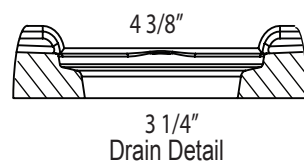

54" X 34" Center Drain Shower Pan

Specifications

- Model: Center Drain Pan
- Pan Size: 54" x 34"
- Finish: Textured - Non Slip
- Side Wall: 34"
- Back Wall: 54"
- Drain Location: Center - Drain Measures:
16" from Backwall
27" from Side Walls
- Drain Openings: 3 1/4"
- Front Curb: Integral 4 1/2" High
- Integral Flange on Sides and Back
- Weight: 112.00 lbs.
- Material: Cultured Marble
- Our Product Comply with one or more of the following: IAPMO, ANZI, CSA & ASTM F462-79 Coefficient of Friction Test