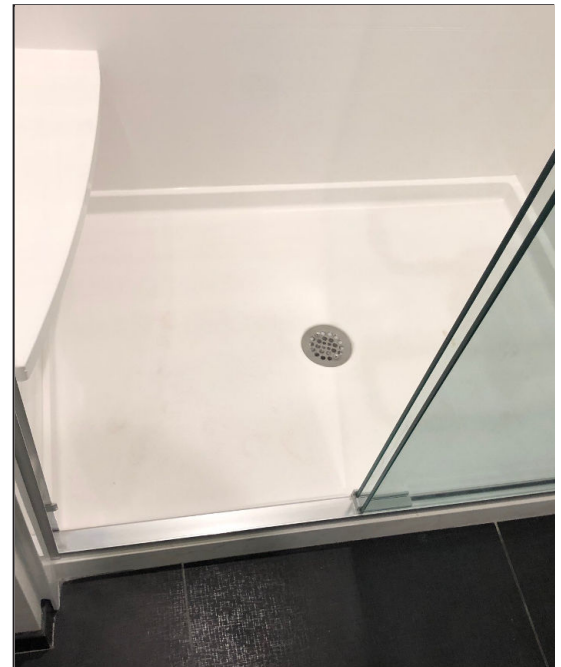

54" X 34" Center Drain Shower Pan

Specifications

- Model: Center Drain Pan
- Pan Size: 54" x 34"
- Finish: Textured - Non Slip
- Side Wall: 34"
- Back Wall: 54"
- Drain Location: Center - Drain Measures:
16" from Backwall
27" from Side Walls
- Drain Openings: 3 1/4"
- Front Curb: Integral 4 1/2" High
- Integral Flange on Sides and Back
- Weight: 112.00 lbs.
- Material: Cultured Marble
- Our Product Comply with one or more of the following: IAPMO, ANZI, CSA & ASTM F462-79 Coefficient of Friction Test

Please Note:
Drain is Not Included with Pan

Standard Features

- Solid One Piece Construction
- Abrasion Resistant Gel Coat Surface
- Seamless
- Pre-leveled - Rest on Sub Floor
- Extremely Sanitary
- Water Proof and Leak Proof
- Bacteria Resistant
- Easy to Install
- Maintenance Free
- 10 Year Limited Warranty
- Made in the USA