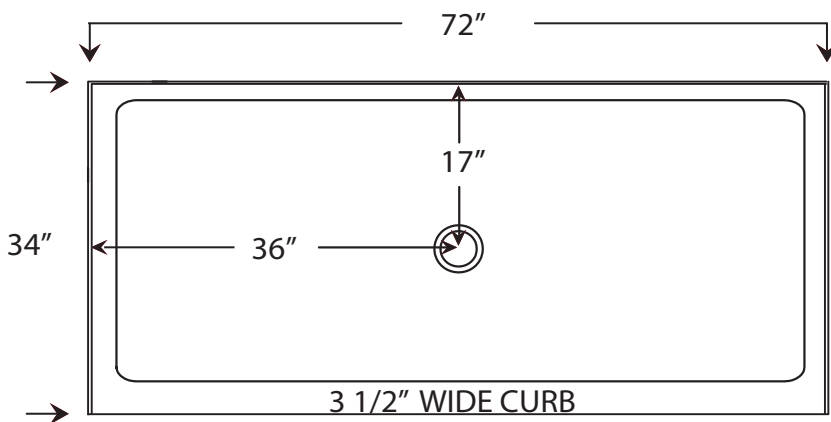

## 72" X 34" Center Drain Shower Pan

### Specifications

- Model: Center Drain Pan
- Pan Size: 72" x 34"
- Finish: Textured - Non Slip
- Side Wall: 34"
- Back Wall: 72"
- Drain Location: Center - Drain Measures: 17" from Backwall  
36" from Side Walls
- Drain Openings: 3 1/4"
- Front Curb: Integral 4" High
- Integral Flange on Sides and Back
- Weight: 170.00 lbs.
- Material: Cultured Marble
- Our Product Comply with one or more of the following: IAPMO, ANZI, CSA & ASTM F462-79 Coefficient of Friction Test

Top View

Front Treshold Detail

3.30" Drain Detail

Please Note:  
Drain is Not Included with Pan