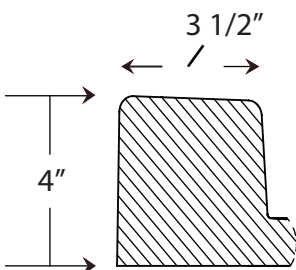

## 72" X 34" Center Drain Shower Pan

### Specifications

- Model: Center Drain Pan
- Pan Size: 72" x 34"
- Finish: Textured - Non Slip
- Side Wall: 34"
- Back Wall: 72"
- Drain Location: Center - Drain Measures: 17" from Backwall  
36" from Side Walls
- Drain Openings: 3 1/4"
- Front Curb: Integral 4" High
- Integral Flange on Sides and Back
- Weight: 170.00 lbs.
- Material: Cultured Marble
- Our Product Comply with one or more of the following: IAPMO, ANZI, CSA & ASTM F462-79 Coefficient of Friction Test

Top View

Front Treshold Detail

3.30" Drain Detail

Please Note:  
Drain is Not Included with Pan