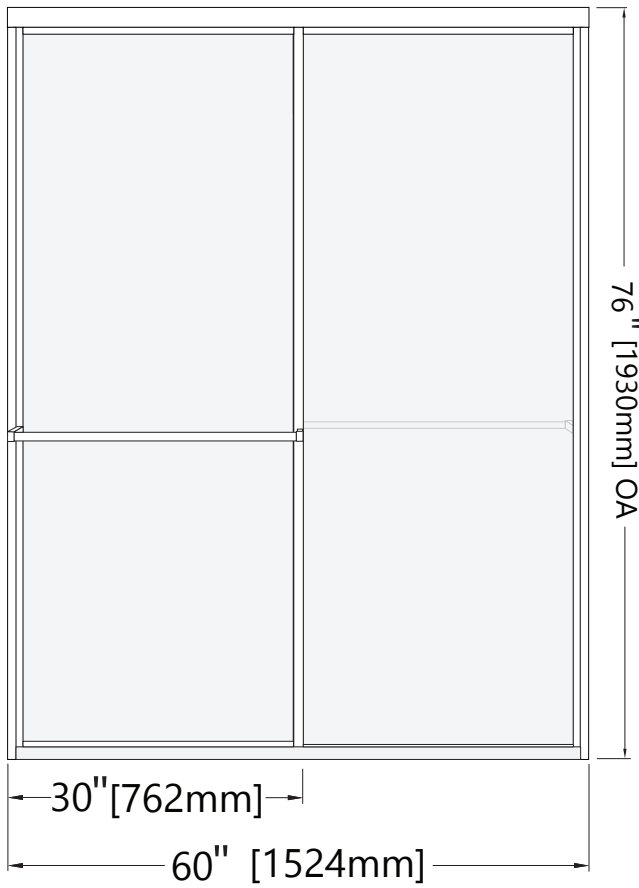

CALISTOGA

1/4" (6mm) BY-PASS GLASS SHOWER ENCLOSURE

ELEVATION

FITS 54" - 60" OPENING

HARDWARE

Available Finishes:

INCLUDED INSTALLATION HARDWARE

MPL Company

☎ (800) 466-7465

203 N. Edgerton Street
Fairland, IN 46126

MPLCompany.net

CALISTOGA

1/4" (6mm) BY-PASS GLASS SHOWER ENCLOSURE

DIMENSIONS