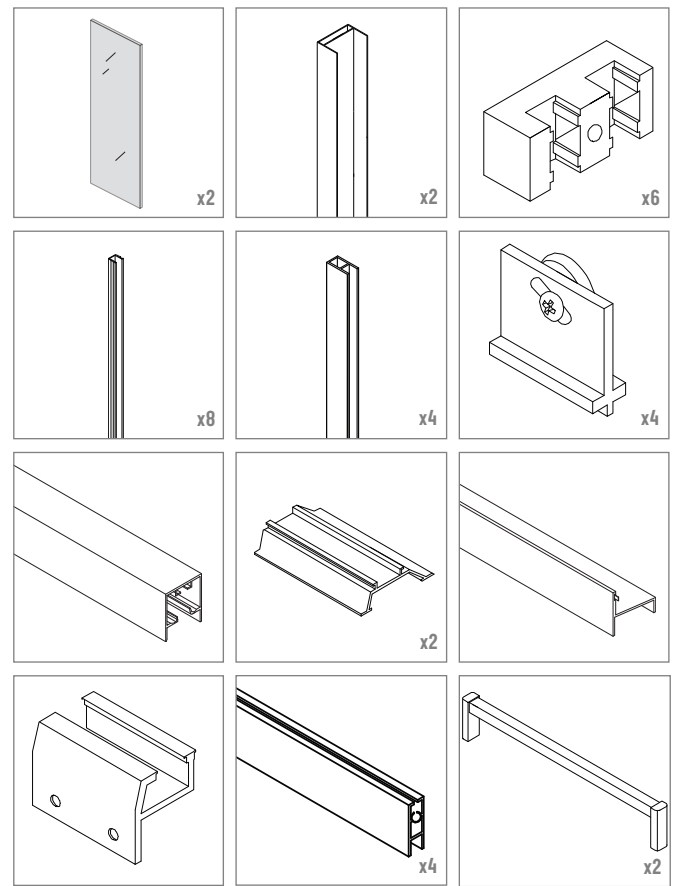

CALISTOGA

1/4" (6mm) BY-PASS GLASS SHOWER ENCLOSURE

ELEVATION

FITS 54" - 60" OPENING

HARDWARE

Available Finishes:

INCLUDED INSTALLATION HARDWARE

MPL Company

☎ (800) 466-7465

203 N. Edgerton Street
Fairland, IN 46126

MPLCompany.net

CALISTOGA

1/4" (6mm) BY-PASS GLASS SHOWER ENCLOSURE

DIMENSIONS