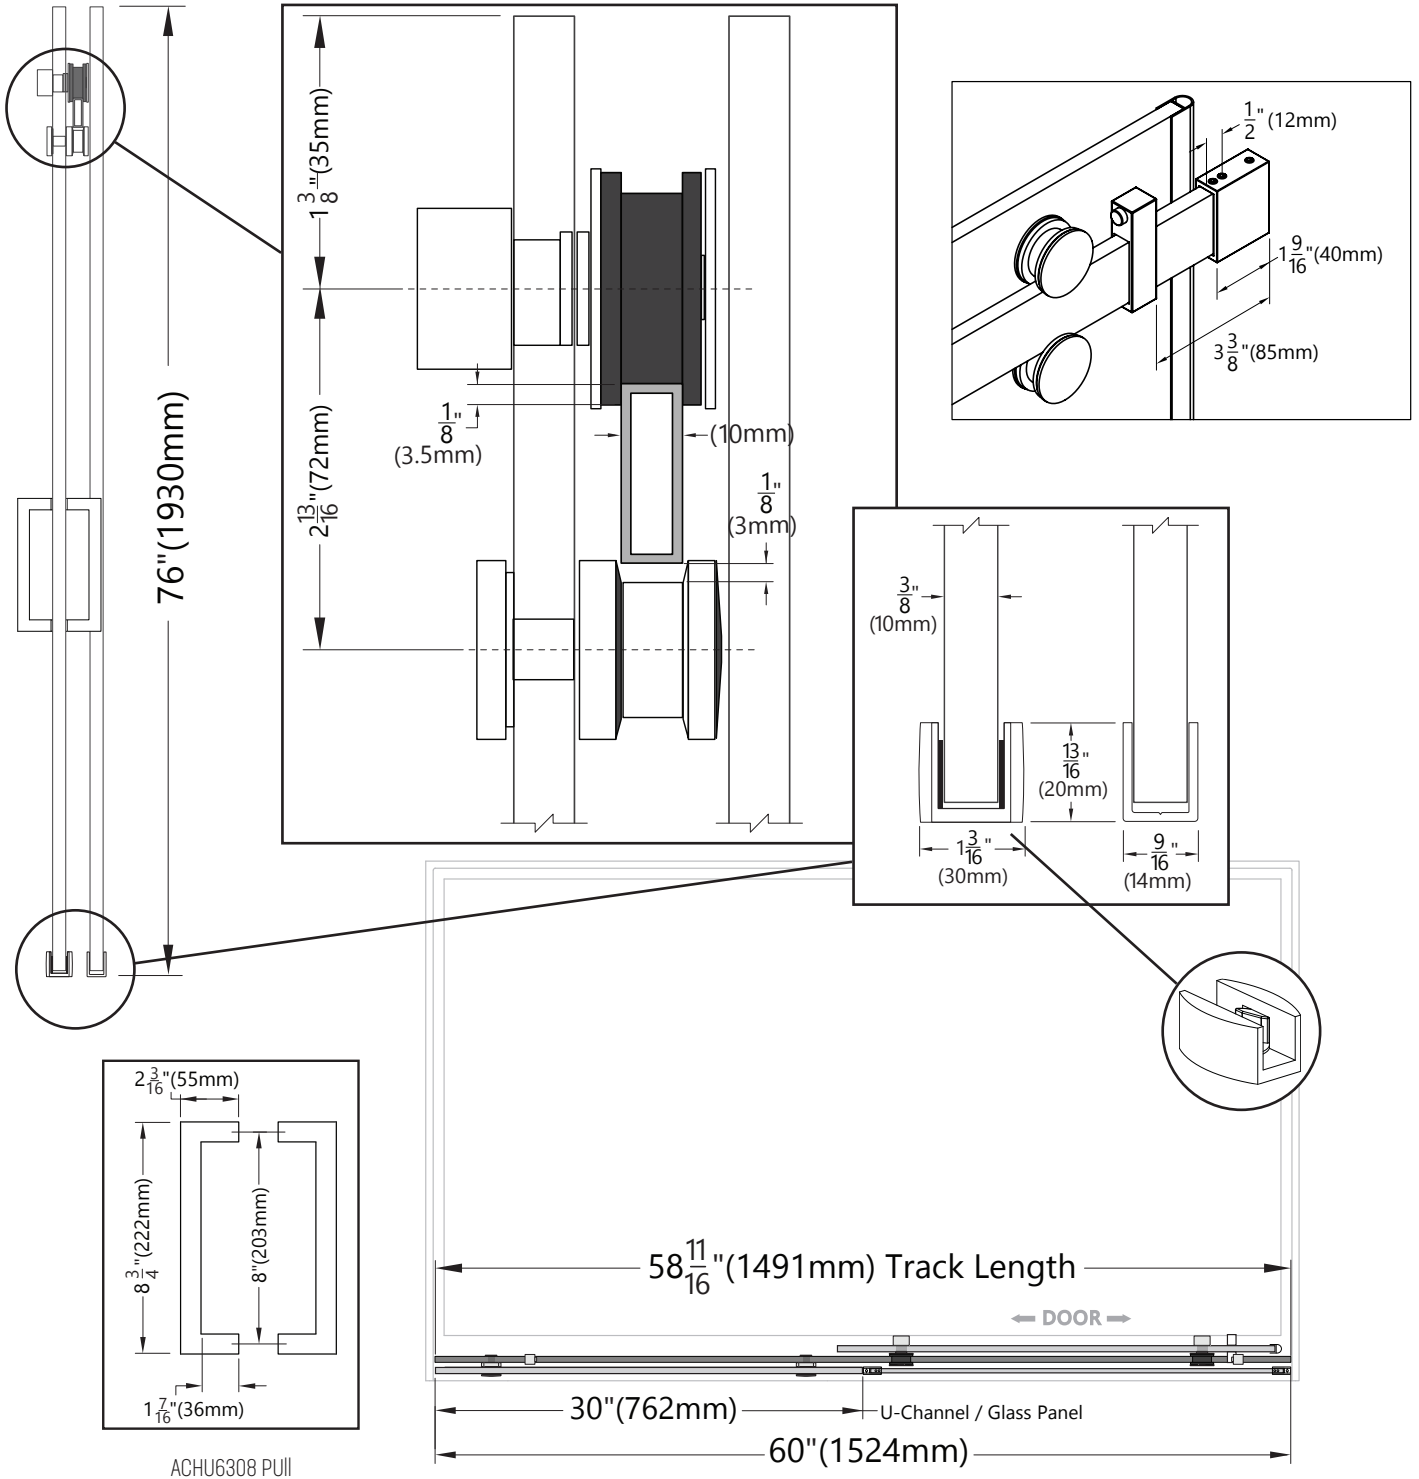

# MONTEREY

GLASS SHOWER ENCLOSURE BARN DOOR

# MONTEREY

GLASS SHOWER ENCLOSURE BARN DOOR

SIDE ELEVATION

DIMENSIONS