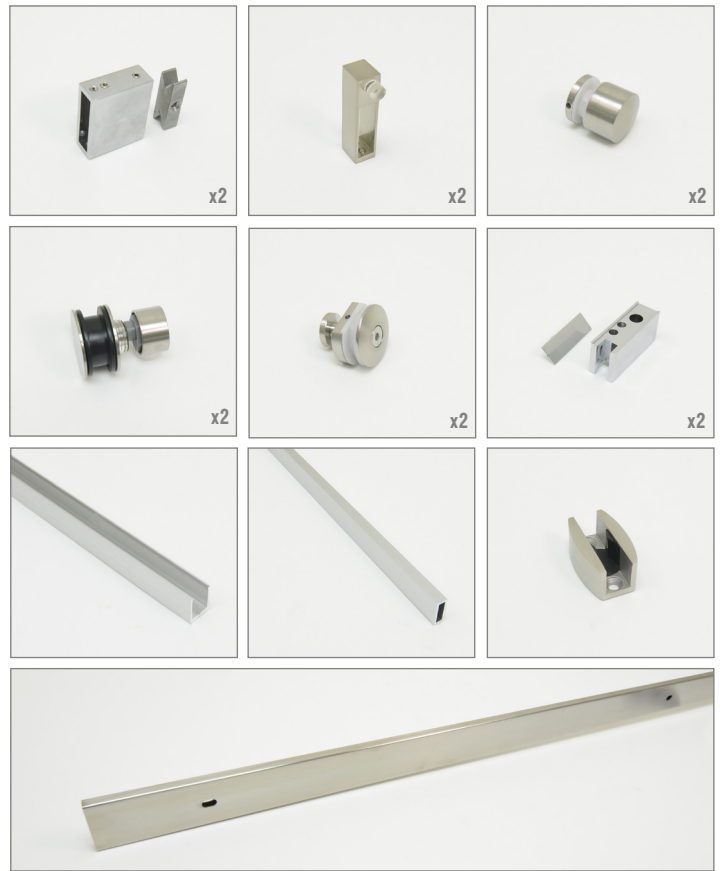

MONTEREY

GLASS SHOWER ENCLOSURE BARN DOOR

ELEVATION

HARDWARE

INCLUDED INSTALLATION HARDWARE

Available Finishes:

Matte Black ● Polished ● Brushed ●

MPL Company

O (800) 466-7465

203 N. Edgerton Street
Fairland, IN 46126

MPLCompany.net