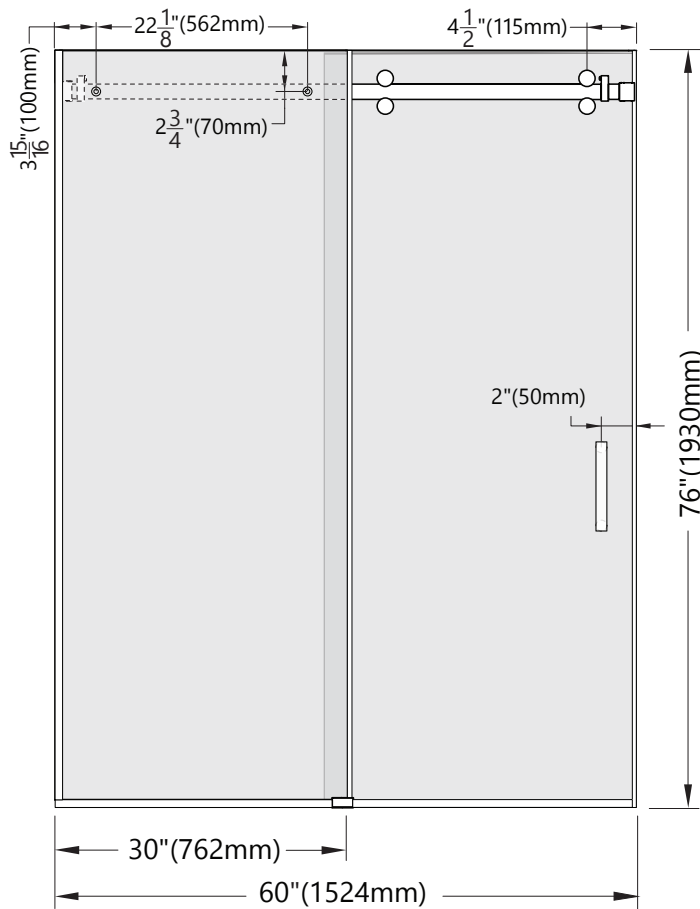

# MONTEREY

GLASS SHOWER ENCLOSURE BARN DOOR

## ELEVATION

# MONTEREY

GLASS SHOWER ENCLOSURE BARN DOOR

SIDE ELEVATION

DIMENSIONS