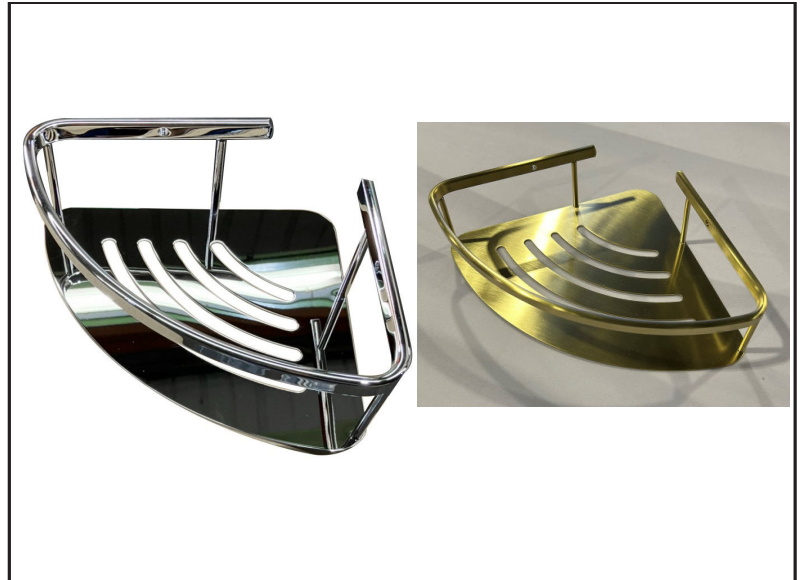

8"- 9" Corner Soap Basket

Specifications / Standard Features

- Model: 9" Curved
- Type: Stainless Steel or Satin Brass "Gold"
- Finish: Polished
- Size: 9" x 7"
- Height: 2.75"
- Mounting Hardware Included
- Corner Mount
- Made for Tubs/Showers and ADA Rooms

Note: Drill Locations may vary so check each soap dish before drilling. Add a daub of 100% silicone into screw holes. Includes Mounting hardware