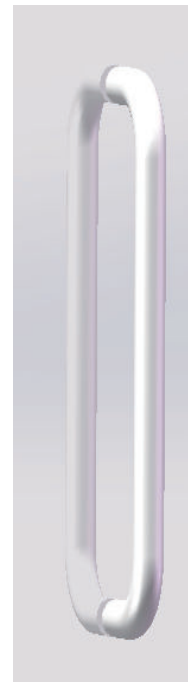

Aster Door HC420-BF-603034 matchable for 60x30x34 Shower Pan Information and Specifications

60" x 79" Curved Single Sliding Shower Door

Details

Dimensions: 60" width x 79" height
Glass Thickness: 10mm (3/8")
Finish: Polished Chrome

Standard Features

Name: Aster Door HC420-BF-603036
Series: Frameless Series
Door Style: Curved Single Sliding Frameless Door
Door Type: One(1) Curved Sliding Door
Glass Finish: Clear Tempered(SGCC certified)
Nano Coating: Yes, double-side nano glass treatment
Reversible: No
Handle: Stainless Steel Door Handles

Handles can be replaced(Optional)

Specification Drawing

60" x 79" Curved Single Sliding Shower Door

Wheels and Curved Stainless Steel Tubing Rail

Anti-jumping Bolt and Wall Connection
Without Vertical Aluminum Channel

Stainless Steel Handle

(the handle can be optional
and the size can be customized)

Door Guide