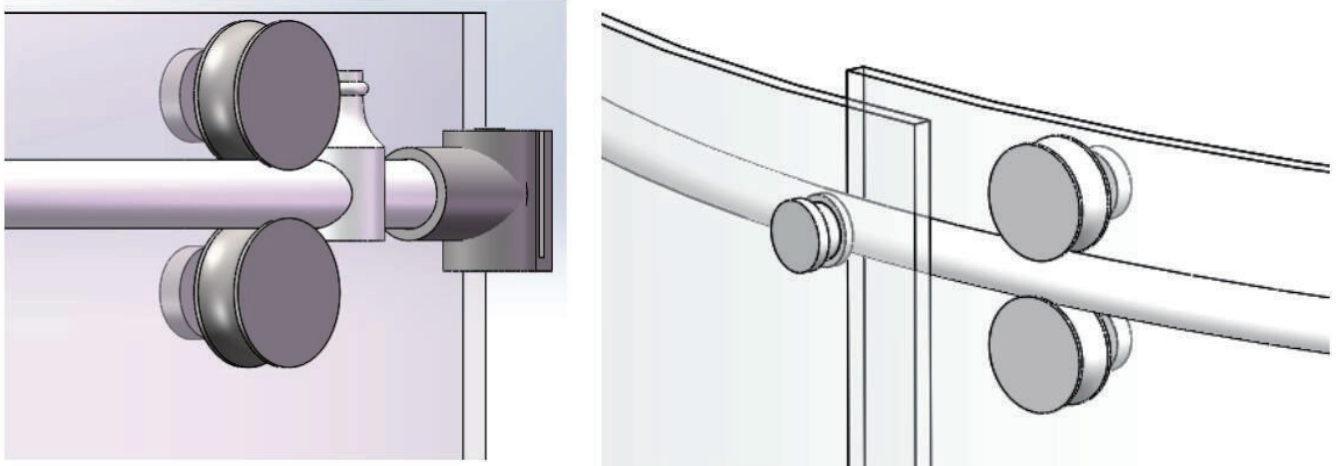

Aster Door HC420-BF-603034 matchable for 60x30x34 Shower Pan Information and Specifications

60" x 79" Curved Single Sliding Shower Door

Details

Dimensions: 60" width x 79" height
Glass Thickness: 10mm (3/8")
Finish: Polished Chrome

Standard Features

Name: Aster Door HC420-BF-603036
Series: Frameless Series
Door Style: Curved Single Sliding Frameless Door
Door Type: One(1) Curved Sliding Door
Glass Finish: Clear Tempered(SGCC certified)
Nano Coating: Yes, double-side nano glass treatment
Reversible: No
Handle: Stainless Steel Door Handles

Handles can be replaced(Optional)

Specification Drawing

60" x 79" Curved Single Sliding Shower Door

Wheels and Curved Stainless Steel Tubing Rail

Anti-jumping Bolt and Wall Connection
Without Vertical Aluminum Channel

Stainless Steel Handle

(the handle can be optional
and the size can be customized)

Door Guide