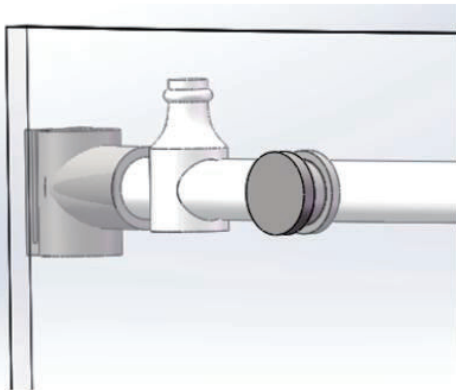

Aster Door HC420-BF-603034 matchable for 60x30x34 Shower Pan Information and Specifications

60" x 79" Curved Single Sliding Shower Door

Details

Dimensions: 60" width x 79" height
Glass Thickness: 10mm (3/8")
Finish: Polished Chrome

Standard Features

Name: Aster Door HC420-BF-603036
Series: Frameless Series
Door Style: Curved Single Sliding Frameless Door
Door Type: One(1) Curved Sliding Door
Glass Finish: Clear Tempered(SGCC certified)
Nano Coating: Yes, double-side nano glass treatment
Reversible: No
Handle: Stainless Steel Door Handles

Handles can be replaced(Optional)

Specification Drawing

60" x 79" Curved Single Sliding Shower Door

Wheels and Curved Stainless Steel Tubing Rail

Anti-jumping Bolt and Wall Connection
Without Vertical Aluminum Channel

Stainless Steel Handle

(the handle can be optional
and the size can be customized)

Door Guide