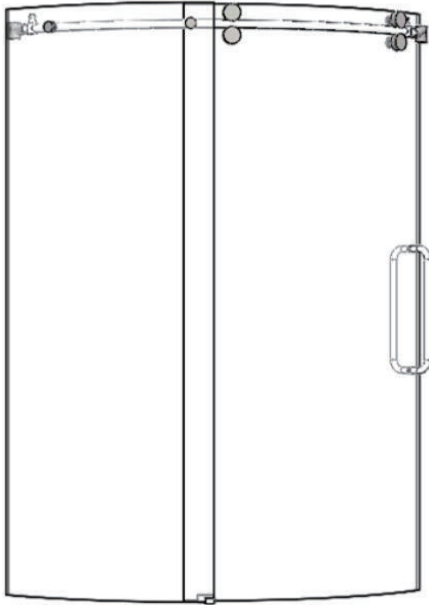

Aster Door HC420-BF-603034 matchable for 60x30x34 Shower Pan Information and Specifications

60" x 79" Curved Single Sliding Shower Door

Details

Dimensions: 60" width x 79" height
Glass Thickness: 10mm (3/8")
Finish: Polished Chrome

Standard Features

Name: Aster Door HC420-BF-603036
Series: Frameless Series
Door Style: Curved Single Sliding Frameless Door
Door Type: One(1) Curved Sliding Door
Glass Finish: Clear Tempered(SGCC certified)
Nano Coating: Yes, double-side nano glass treatment
Reversible: No
Handle: Stainless Steel Door Handles

Handles can be replaced(Optional)

Specification Drawing

60" x 79" Curved Single Sliding Shower Door

Wheels and Curved Stainless Steel Tubing Rail

Anti-jumping Bolt and Wall Connection
Without Vertical Aluminum Channel