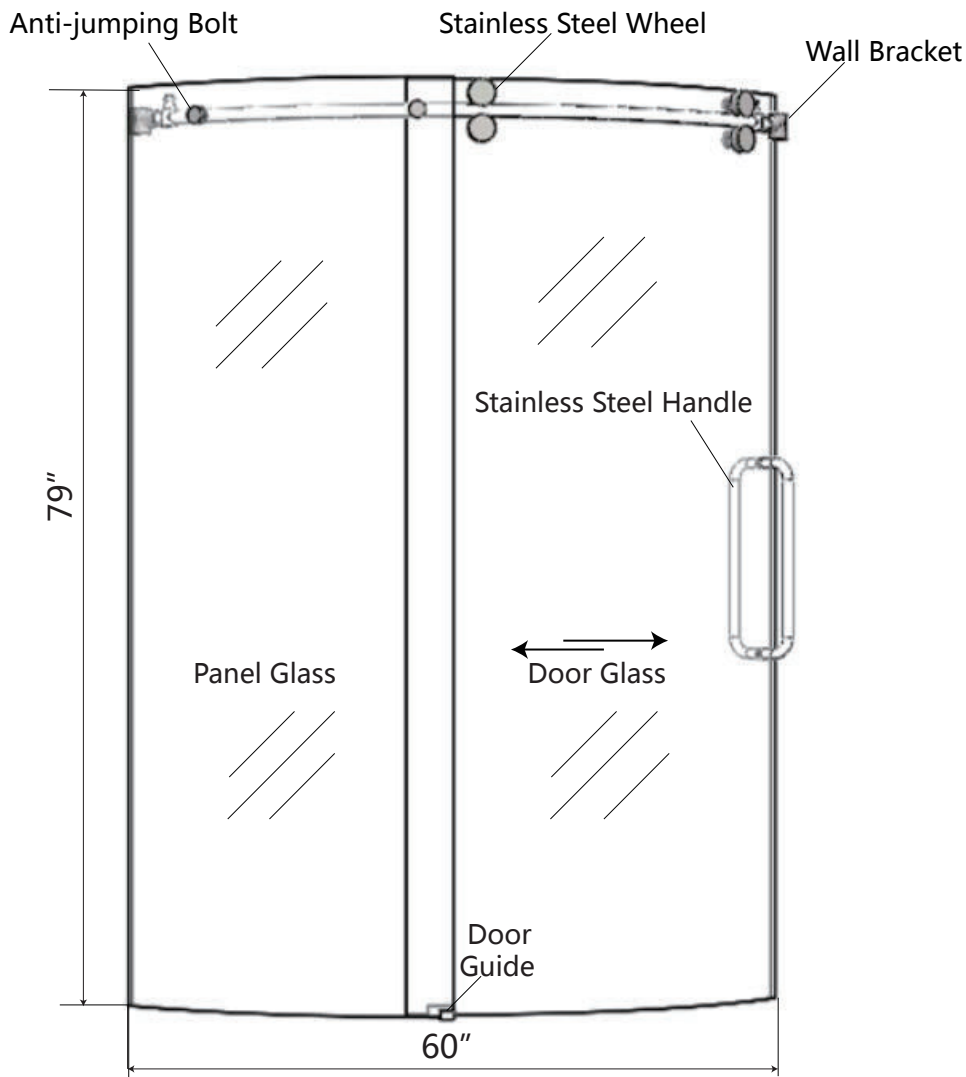

Aster Door HC420-BF-603034 matchable for 60x30x34 Shower Pan Information and Specifications

60" x 79" Curved Single Sliding Shower Door

Details

Dimensions: 60" width x 79" height
Glass Thickness: 10mm (3/8")
Finish: Polished Chrome

Standard Features

Name: Aster Door HC420-BF-603036
Series: Frameless Series
Door Style: Curved Single Sliding Frameless Door
Door Type: One(1) Curved Sliding Door
Glass Finish: Clear Tempered(SGCC certified)
Nano Coating: Yes, double-side nano glass treatment
Reversible: No
Handle: Stainless Steel Door Handles

Handles can be replaced(Optional)

Specification Drawing

60" x 79" Curved Single Sliding Shower Door

Wheels and Curved Stainless Steel Tubing Rail

Anti-jumping Bolt and Wall Connection
Without Vertical Aluminum Channel