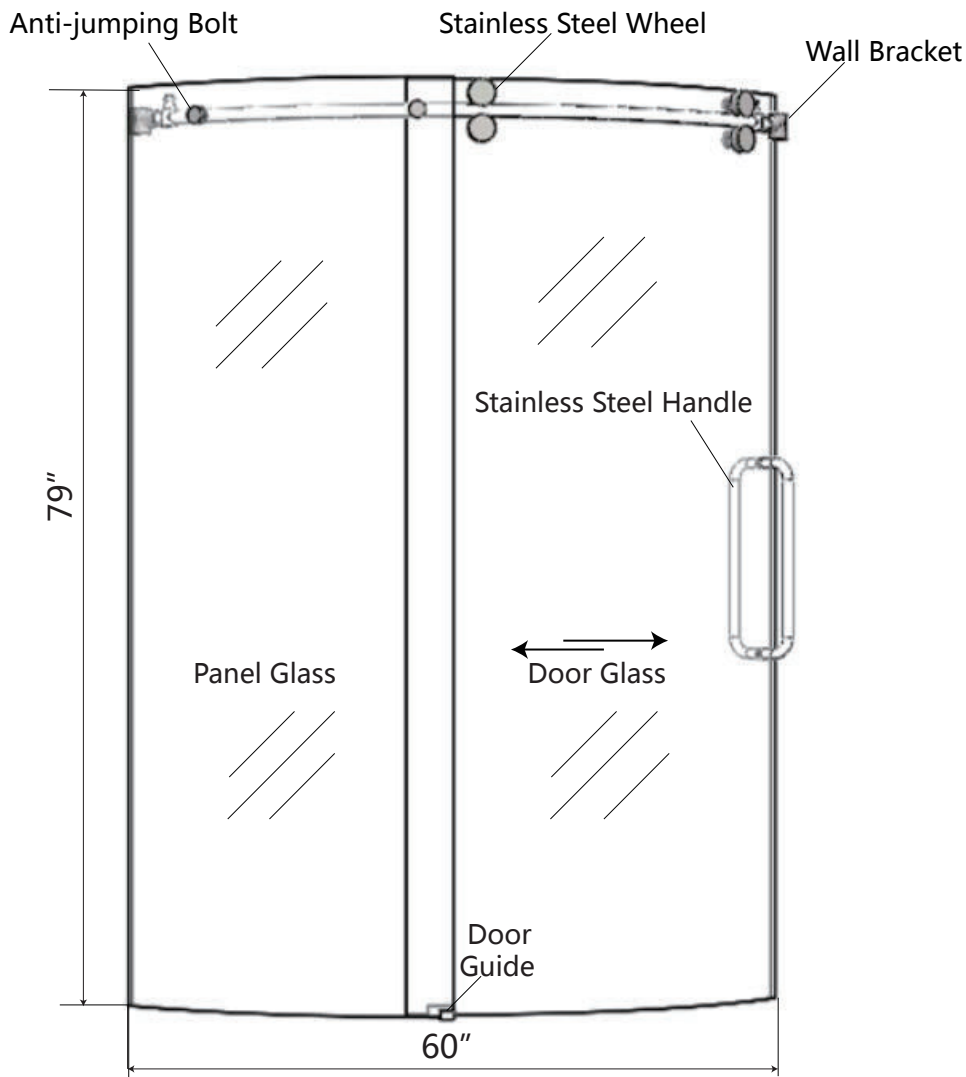

Aster Door HC420-BF-603036 matchable for 60x30x36 Shower Pan Information and Specifications

60" x 79" Curved Single Sliding Shower Door

Details

Dimensions: 60" width x 79" height
Glass Thickness: 10mm (3/8")
Finish: Polished Chrome

Standard Features

Name: Aster Door HC420-BF-603036
Series: Frameless Series
Door Style: Curved Single Sliding Frameless Door
Door Type: One(1) Curved Sliding Door
Glass Finish: Clear Tempered(SGCC certified)
Nano Coating: Yes, double-side nano glass treatment
Reversible: No
Handle: Stainless Steel Door Handles

Handles can be replaced(Optional)

Specification Drawing

60" x 79" Curved Single Sliding Shower Door

Wheels and Curved Stainless Steel Tubing Rail

Anti-jumping Bolt and Wall Connection
Without Vertical Aluminum Channel