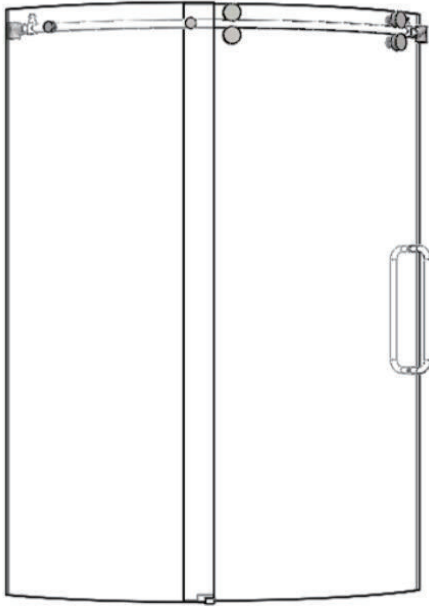

Aster Door HC420-BF-603036 matchable for 60x30x36 Shower Pan Information and Specifications

60" x 79" Curved Single Sliding Shower Door

Details

Dimensions: 60" width x 79" height
Glass Thickness: 10mm (3/8")
Finish: Polished Chrome

Standard Features

Name: Aster Door HC420-BF-603036
Series: Frameless Series
Door Style: Curved Single Sliding Frameless Door
Door Type: One(1) Curved Sliding Door
Glass Finish: Clear Tempered(SGCC certified)
Nano Coating: Yes, double-side nano glass treatment
Reversible: No
Handle: Stainless Steel Door Handles

Handles can be replaced(Optional)

Specification Drawing

60" x 79" Curved Single Sliding Shower Door

Wheels and Curved Stainless Steel Tubing Rail

Anti-jumping Bolt and Wall Connection
Without Vertical Aluminum Channel