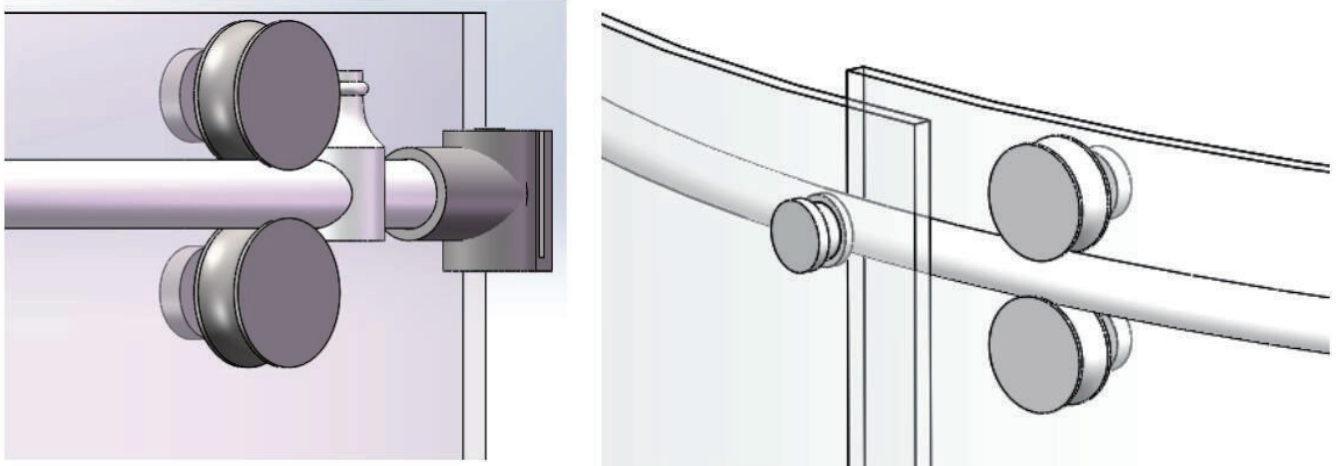

Aster Door HC420-BF-603036 matchable for 60x30x36 Shower Pan Information and Specifications

60" x 79" Curved Single Sliding Shower Door

Details

Dimensions: 60" width x 79" height
Glass Thickness: 10mm (3/8")
Finish: Polished Chrome

Standard Features

Name: Aster Door HC420-BF-603036
Series: Frameless Series
Door Style: Curved Single Sliding Frameless Door
Door Type: One(1) Curved Sliding Door
Glass Finish: Clear Tempered(SGCC certified)
Nano Coating: Yes, double-side nano glass treatment
Reversible: No
Handle: Stainless Steel Door Handles

Handles can be replaced(Optional)

Specification Drawing

60" x 79" Curved Single Sliding Shower Door

Wheels and Curved Stainless Steel Tubing Rail

Anti-jumping Bolt and Wall Connection
Without Vertical Aluminum Channel

Stainless Steel Handle

(the handle can be optional
and the size can be customized)

Door Guide