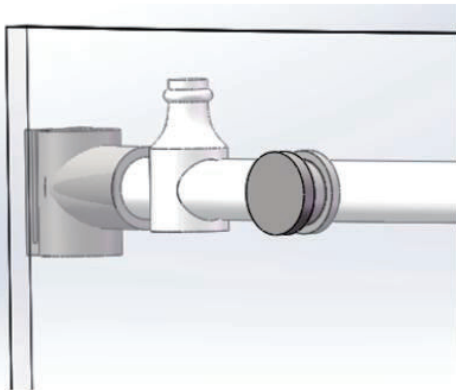

Aster Door HC420-BF-603036 matchable for 60x30x36 Shower Pan Information and Specifications

60" x 79" Curved Single Sliding Shower Door

Details

Dimensions: 60" width x 79" height
Glass Thickness: 10mm (3/8")
Finish: Polished Chrome

Standard Features

Name: Aster Door HC420-BF-603036
Series: Frameless Series
Door Style: Curved Single Sliding Frameless Door
Door Type: One(1) Curved Sliding Door
Glass Finish: Clear Tempered(SGCC certified)
Nano Coating: Yes, double-side nano glass treatment
Reversible: No
Handle: Stainless Steel Door Handles

Handles can be replaced(Optional)

Specification Drawing

60" x 79" Curved Single Sliding Shower Door

Wheels and Curved Stainless Steel Tubing Rail

Anti-jumping Bolt and Wall Connection
Without Vertical Aluminum Channel

Stainless Steel Handle

(the handle can be optional
and the size can be customized)

Door Guide