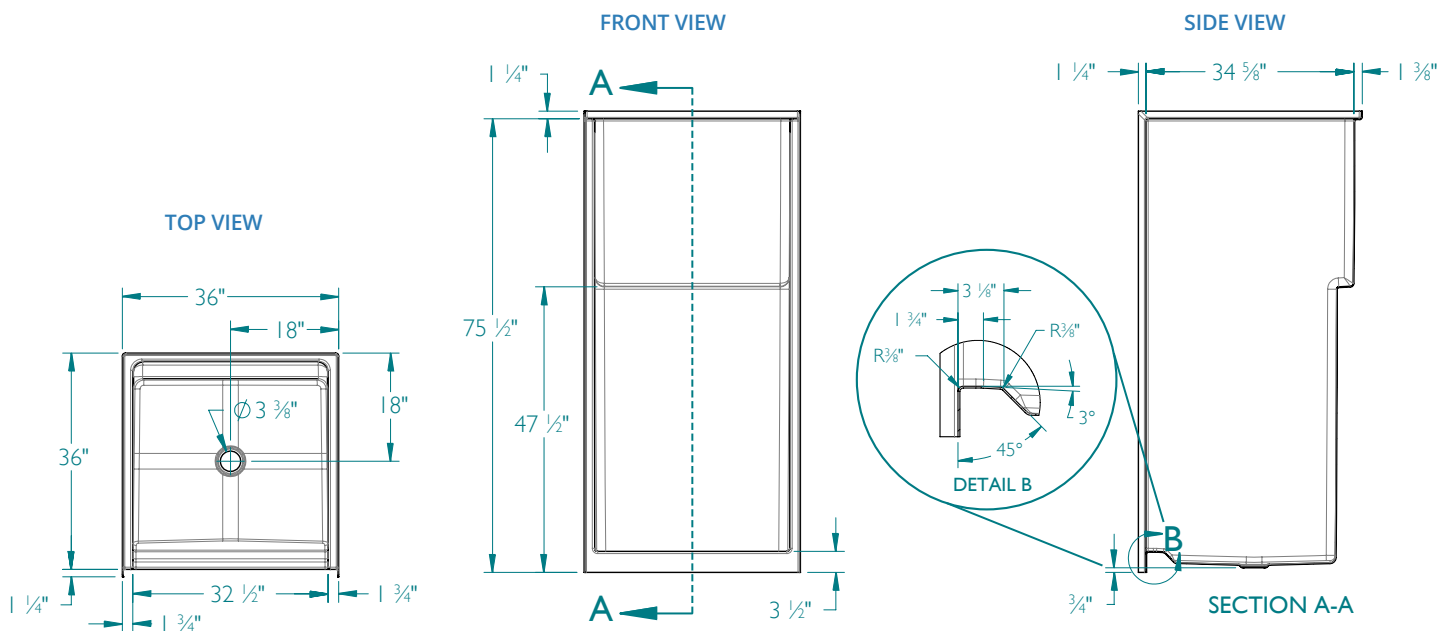

36" x 36" x 75 1/2" Icon Fiberglass AcrylX™ Single-Piece Shower Surround

Specifications

- **Model:** RS-PX-SH3636
- **Finish:** AcrylX™ Applied Acrylic Surface
- **Actual Size:** 36" x 36" x 75 1/2"
- **Drain Location:** Center
- **Weight:** 93 lbs
- **Color:** White
- **Options:** Factory-Installed Grab Bars; FHA and Full Wall Reinforcement for Grab Bars; Brass Shower Drain

Standard Features

- **Product Compliance:** HUD/FHA Design Manual Requirement 6*; CSA B45.5/IAMPO Z124
- **Warranty:** Lifetime Limited Warranty

*When ordered with factory installed reinforcement, product will meet or exceed the minimum coverage area and load requirements of ANSI section 609.8, when grab bars are installed within the reinforced area.