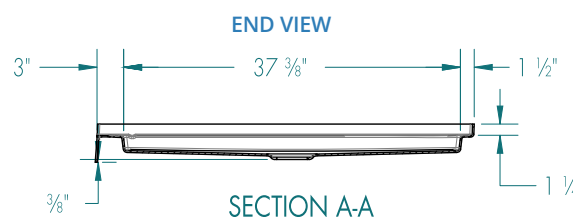

36" × 42" × 3" Fiberglass AcrylX™ Shower Pan - Center

Specifications

- **Model:** RS-PX-SB3642
- **Finish:** AcrylX™ Applied Acrylic
- **Actual Pan Size:** 36" × 42" × 4 1/4" (+/- 0.5")
- **Drain Location:** Center
- **Weight:** 55 lbs
- **Color:** White
- **Threshold:** 3"

Standard Features

- **Resistant:** ArmorCore™ Slip Resistant, Textured Bottom; Integrated Weep Holes;
- **Water Containment:** Sloped Threshold Ensures Water Containment
- **Pre-Leveled:** Pre-Leveled Legs, No Mortar Bed Required
- **Product Compliance:** ANSI 124.1, UPC
- **Warranty:** Lifetime Limited Warranty