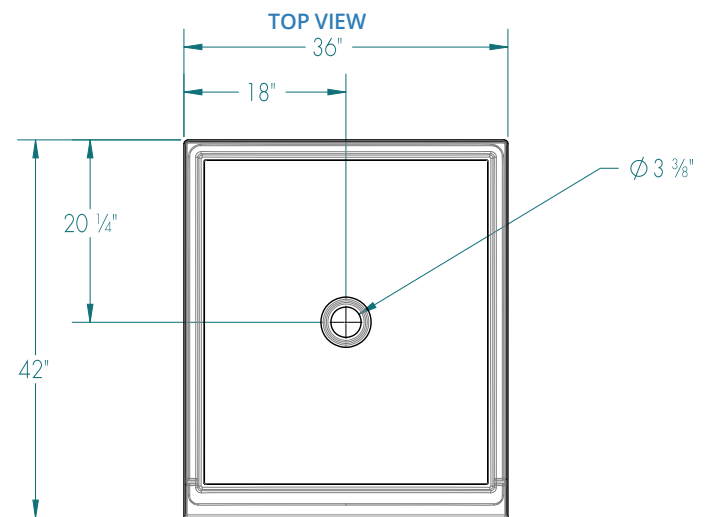

36" × 42" × 3" Fiberglass AcrylX™ Shower Pan - Center

Specifications

- **Model:** RS-PX-SB3642
- **Finish:** AcrylX™ Applied Acrylic
- **Actual Pan Size:** 36" × 42" × 4 1/4" (+/- 0.5")
- **Drain Location:** Center
- **Weight:** 55 lbs
- **Color:** White
- **Threshold:** 3"

Standard Features

- **Resistant:** ArmorCore™ Slip Resistant, Textured Bottom; Integrated Weep Holes;
- **Water Containment:** Sloped Threshold Ensures Water Containment
- **Pre-Leveled:** Pre-Leveled Legs, No Mortar Bed Required
- **Product Compliance:** ANSI 124.1, UPC
- **Warranty:** Lifetime Limited Warranty