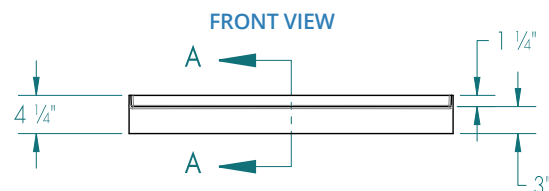

36" × 42" × 3" Fiberglass AcrylX™ Shower Pan - Center

Specifications

- **Model:** RS-PX-SB3642
- **Finish:** AcrylX™ Applied Acrylic
- **Actual Pan Size:** 36" × 42" × 4 1/4" (+/- 0.5")
- **Drain Location:** Center
- **Weight:** 55 lbs
- **Color:** White
- **Threshold:** 3"

Standard Features

- **Resistant:** ArmorCore™ Slip Resistant, Textured Bottom; Integrated Weep Holes;
- **Water Containment:** Sloped Threshold Ensures Water Containment
- **Pre-Leveled:** Pre-Leveled Legs, No Mortar Bed Required
- **Product Compliance:** ANSI 124.1, UPC
- **Warranty:** Lifetime Limited Warranty