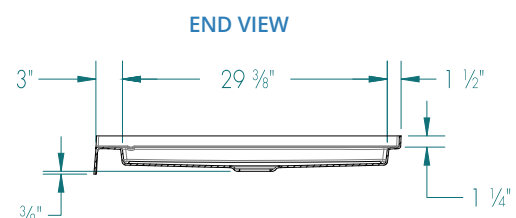

42" × 34" × 3" Fiberglass AcrylX™ Shower Pan - Center

Specifications

- **Model:** RS-PX-SB4234
- **Finish:** AcrylX™ Applied Acrylic
- **Actual Pan Size:** 42" × 34" × 4 1/4"
- **Drain Location:** Center
- **Weight:** 52 lbs
- **Color:** White
- **Threshold:** 3"

Standard Features

- **Slip Resistant:** ArmorCore™ Slip Resistant, Textured Bottom; Integrated Weep Holes
- **Water Containment:** Sloped Threshold Ensures Water Containment
- **Pre-Levelled:** Pre-Levelled Legs, No Mortar Bed Required
- **Product Compliance:** ANSI 124.1, UPC
- **Warranty:** Lifetime Limited Warranty