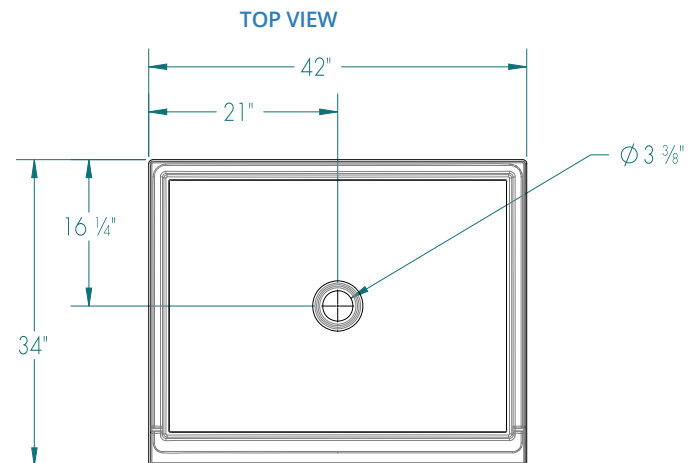

42" × 34" × 3" Fiberglass AcrylX™ Shower Pan - Center

Specifications

- **Model:** RS-PX-SB4234
- **Finish:** AcrylX™ Applied Acrylic
- **Actual Pan Size:** 42" × 34" × 4 1/4"
- **Drain Location:** Center
- **Weight:** 52 lbs
- **Color:** White
- **Threshold:** 3"

Standard Features

- **Slip Resistant:** ArmorCore™ Slip Resistant, Textured Bottom; Integrated Weep Holes
- **Water Containment:** Sloped Threshold Ensures Water Containment
- **Pre-Levelled:** Pre-Levelled Legs, No Mortar Bed Required
- **Product Compliance:** ANSI 124.1, UPC
- **Warranty:** Lifetime Limited Warranty