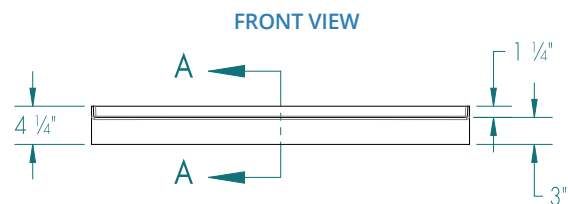

42" × 34" × 3" Fiberglass AcrylX™ Shower Pan - Center

Specifications

- **Model:** RS-PX-SB4234
- **Finish:** AcrylX™ Applied Acrylic
- **Actual Pan Size:** 42" × 34" × 4 1/4"
- **Drain Location:** Center
- **Weight:** 52 lbs
- **Color:** White
- **Threshold:** 3"

Standard Features

- **Slip Resistant:** ArmorCore™ Slip Resistant, Textured Bottom; Integrated Weep Holes
- **Water Containment:** Sloped Threshold Ensures Water Containment
- **Pre-Levelled:** Pre-Levelled Legs, No Mortar Bed Required
- **Product Compliance:** ANSI 124.1, UPC
- **Warranty:** Lifetime Limited Warranty