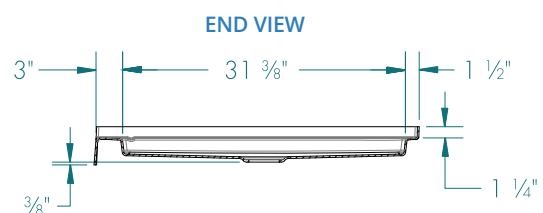

42" × 36" × 3" Fiberglass AcrylX™ Shower Pan - Center

Specifications

- **Model:** RS-PX-SB4236
- **Finish:** AcrylX™ Applied Acrylic
- **Actual Pan Size:** 42" × 36" × 4 1/4"
- **Drain Location:** Center
- **Weight:** 52 lbs
- **Color:** White
- **Threshold:** 3"

Standard Features

- **Slip Resistant:** ArmorCore™ Slip Resistant, Textured Bottom; Integrated Weep Holes
- **Water Containment:** Sloped Threshold Ensures Water Containment
- **Pre-Leveled:** Pre-Leveled Legs, No Mortar Bed Required
- **Product Compliance:** ANSI 124.1, UPC
- **Warranty:** Lifetime Limited Warranty