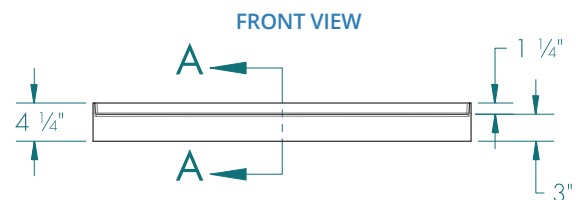

42" × 36" × 3" Fiberglass AcrylX™ Shower Pan - Center

Specifications

- **Model:** RS-PX-SB4236
- **Finish:** AcrylX™ Applied Acrylic
- **Actual Pan Size:** 42" × 36" × 4 1/4"
- **Drain Location:** Center
- **Weight:** 52 lbs
- **Color:** White
- **Threshold:** 3"

Standard Features

- **Slip Resistant:** ArmorCore™ Slip Resistant, Textured Bottom; Integrated Weep Holes
- **Water Containment:** Sloped Threshold Ensures Water Containment
- **Pre-Leveled:** Pre-Leveled Legs, No Mortar Bed Required
- **Product Compliance:** ANSI 124.1, UPC
- **Warranty:** Lifetime Limited Warranty