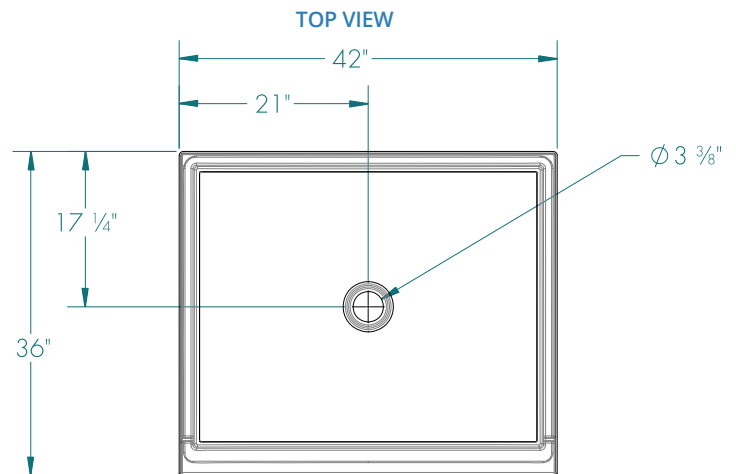

42" × 36" × 3" Fiberglass AcrylX™ Shower Pan - Center

Specifications

- **Model:** RS-PX-SB4236
- **Finish:** AcrylX™ Applied Acrylic
- **Actual Pan Size:** 42" × 36" × 4 1/4"
- **Drain Location:** Center
- **Weight:** 52 lbs
- **Color:** White
- **Threshold:** 3"

Standard Features

- **Slip Resistant:** ArmorCore™ Slip Resistant, Textured Bottom; Integrated Weep Holes
- **Water Containment:** Sloped Threshold Ensures Water Containment
- **Pre-Leveled:** Pre-Leveled Legs, No Mortar Bed Required
- **Product Compliance:** ANSI 124.1, UPC
- **Warranty:** Lifetime Limited Warranty