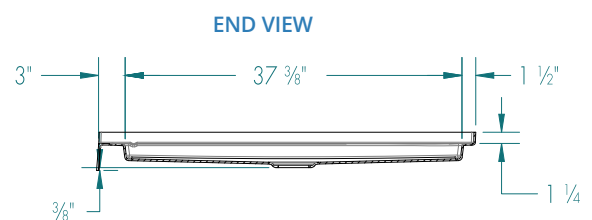

42" × 42" × 3" Fiberglass AcrylX™ Shower Pan - Center

Specifications

- **Model:** RS-PX-SB4242
- **Finish:** AcrylX™ Applied Acrylic
- **Actual Pan Size:** 42" × 42" × 4 1/4"
- **Drain Location:** Center
- **Weight:** 63 lbs
- **Color:** White
- **Threshold:** 3"

Standard Features

- **Slip Resistant:** ArmorCore™ Slip Resistant, Textured Bottom; Integrated Weep Holes
- **Water Containment:** Sloped Threshold Ensures Water Containment
- **Pre-Leveled:** Pre-Leveled Legs, No Mortar Bed Required
- **Product Compliance:** ANSI 124.1, UPC
- **Warranty:** Lifetime Limited Warranty