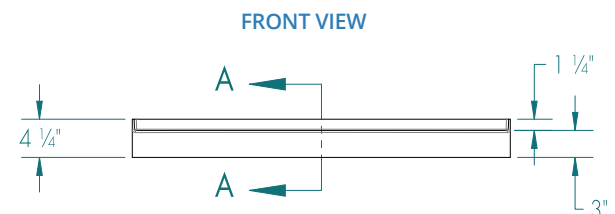

42" × 42" × 3" Fiberglass AcrylX™ Shower Pan - Center

Specifications

- **Model:** RS-PX-SB4242
- **Finish:** AcrylX™ Applied Acrylic
- **Actual Pan Size:** 42" × 42" × 4 1/4"
- **Drain Location:** Center
- **Weight:** 63 lbs
- **Color:** White
- **Threshold:** 3"

Standard Features

- **Slip Resistant:** ArmorCore™ Slip Resistant, Textured Bottom; Integrated Weep Holes
- **Water Containment:** Sloped Threshold Ensures Water Containment
- **Pre-Leveled:** Pre-Leveled Legs, No Mortar Bed Required
- **Product Compliance:** ANSI 124.1, UPC
- **Warranty:** Lifetime Limited Warranty