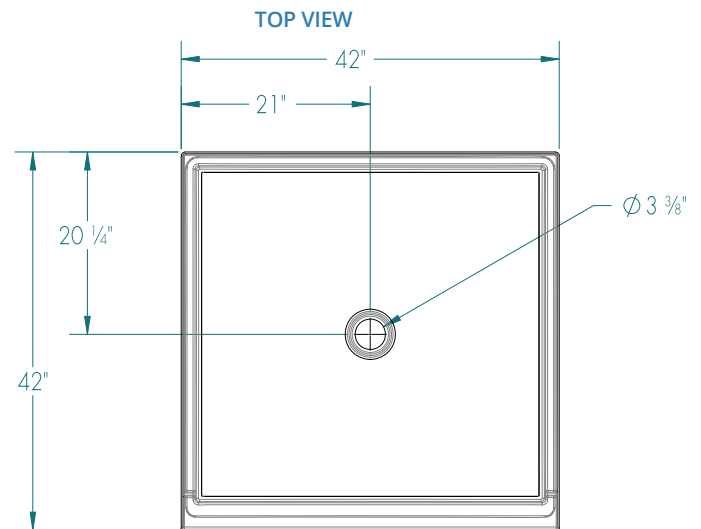

42" × 42" × 3" Fiberglass AcrylX™ Shower Pan - Center

Specifications

- **Model:** RS-PX-SB4242
- **Finish:** AcrylX™ Applied Acrylic
- **Actual Pan Size:** 42" × 42" × 4 1/4"
- **Drain Location:** Center
- **Weight:** 63 lbs
- **Color:** White
- **Threshold:** 3"

Standard Features

- **Slip Resistant:** ArmorCore™ Slip Resistant, Textured Bottom; Integrated Weep Holes
- **Water Containment:** Sloped Threshold Ensures Water Containment
- **Pre-Leveled:** Pre-Leveled Legs, No Mortar Bed Required
- **Product Compliance:** ANSI 124.1, UPC
- **Warranty:** Lifetime Limited Warranty