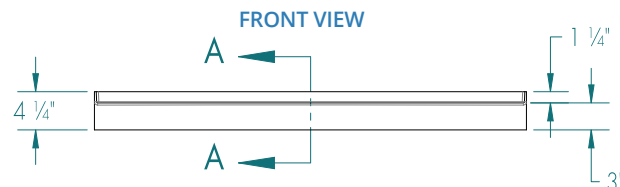

48" × 34" × 3" Fiberglass AcrylX™ Shower Pan - Center

Specifications

- **Model:** RS-PX-SB4834
- **Finish:** AcrylX™ Applied Acrylic
- **Actual Pan Size:** 48" × 34" × 4 1/4"
- **Drain Location:** Center
- **Weight:** 59 lbs
- **Color:** White
- **Threshold:** 3"

Standard Features

- **Slip Resistant:** ArmorCore™ Slip Resistant, Textured Bottom; Integrated Weep Holes
- **Water Containment:** Sloped Threshold Ensures Water Containment
- **Pre-Leveled:** Pre-Leveled Legs, No Mortar Bed Required
- **Product Compliance:** ANSI 124.1, UPC
- **Warranty:** Lifetime Limited Warranty