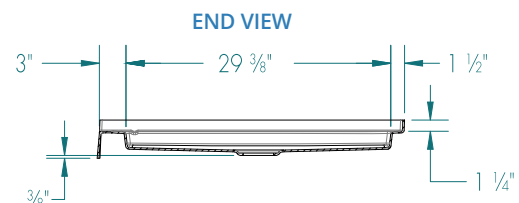

48" × 34" × 3" Fiberglass AcrylX™ Shower Pan - Center

Specifications

- **Model:** RS-PX-SB4834
- **Finish:** AcrylX™ Applied Acrylic
- **Actual Pan Size:** 48" × 34" × 4 1/4"
- **Drain Location:** Center
- **Weight:** 59 lbs
- **Color:** White
- **Threshold:** 3"

Standard Features

- **Slip Resistant:** ArmorCore™ Slip Resistant, Textured Bottom; Integrated Weep Holes
- **Water Containment:** Sloped Threshold Ensures Water Containment
- **Pre-Leveled:** Pre-Leveled Legs, No Mortar Bed Required
- **Product Compliance:** ANSI 124.1, UPC
- **Warranty:** Lifetime Limited Warranty