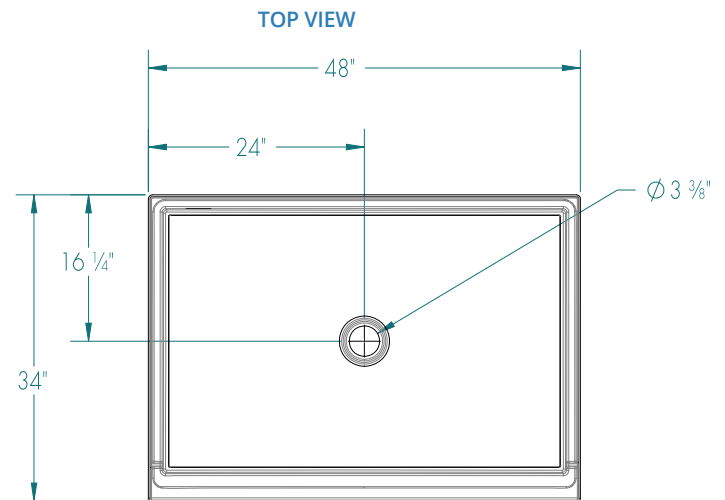

48" × 34" × 3" Fiberglass AcrylX™ Shower Pan - Center

Specifications

- **Model:** RS-PX-SB4834
- **Finish:** AcrylX™ Applied Acrylic
- **Actual Pan Size:** 48" × 34" × 4 1/4"
- **Drain Location:** Center
- **Weight:** 59 lbs
- **Color:** White
- **Threshold:** 3"

Standard Features

- **Slip Resistant:** ArmorCore™ Slip Resistant, Textured Bottom; Integrated Weep Holes
- **Water Containment:** Sloped Threshold Ensures Water Containment
- **Pre-Leveled:** Pre-Leveled Legs, No Mortar Bed Required
- **Product Compliance:** ANSI 124.1, UPC
- **Warranty:** Lifetime Limited Warranty