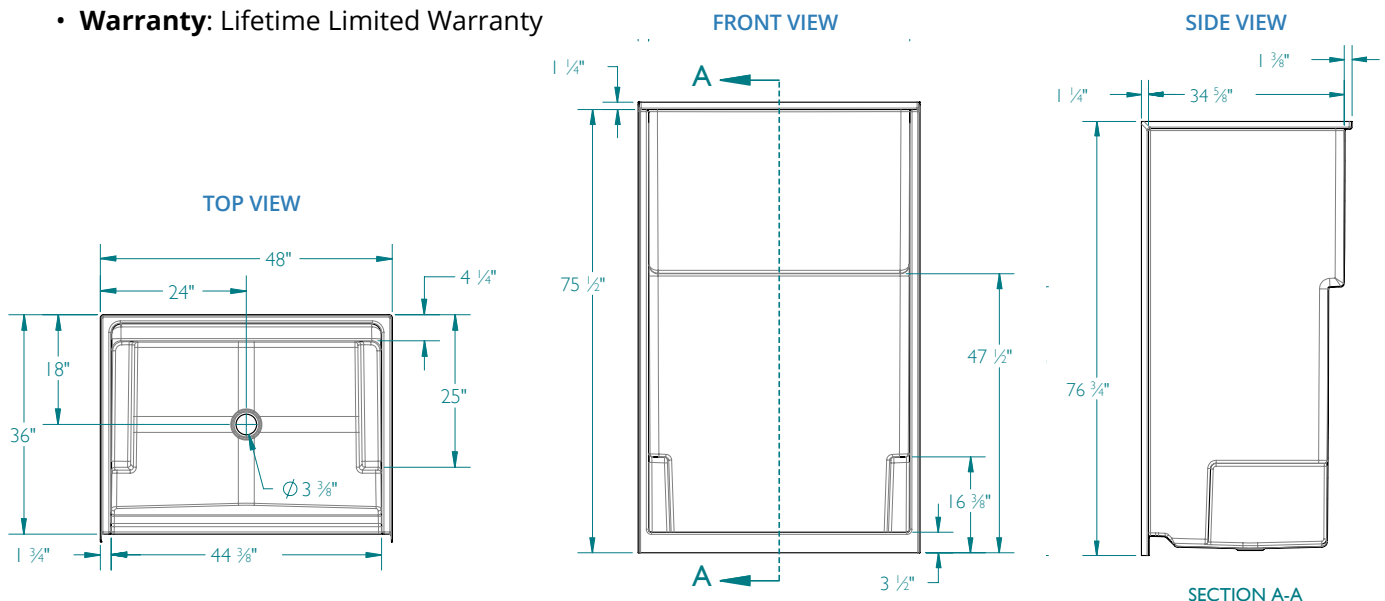

48" x 36" x 75 1/2" Icon Fiberglass AcrylX™ Single-Piece Shower Surround

Specifications

- **Model:** RS-PX-SH4836
- **Finish:** AcrylX™ Applied Acrylic Surface
- **Actual Size:** 48" x 36" x 75 1/2"
- **Drain Location:** Center
- **Weight:** 109 lbs
- **Color:** White
- **Walls:** Flat Walls
- **Design Features:** Simple Shelf Capacity; Dual Integrated Foot Ledges
- **Options:** Teak Bench Straight or Curved; Factory-Installed Grab Bars; FHA and Full Wall Reinforcement for Grab Bars; Brass Shower Drain

Standard Features

- **Slip-Resistant:** Slip-Resistant Textured Bottom
- **Product Compliance:** HUD/FHA Design Manual Requirement 6*; CSA B45.5/ IAMPO Z124
- **Warranty:** Lifetime Limited Warranty

*When ordered with factory installed reinforcement, product will meet or exceed the minimum coverage area and load requirements of ANSI section 609.8, when grab bars are installed within the reinforced area.