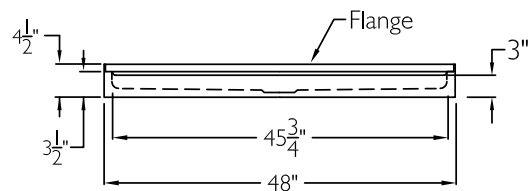

# 48" × 36" × 3" Fiberglass AcrylX™ Shower Pan - Center

## Specifications

- **Model:** RS-PX-XSB4836SH
- **Product:** Shower Pan
- **Finish:** AcrylX™ Applied Acrylic Surface
- **Actual Pan Size:** 48" × 37" × 4 1/2"
- **Drain Location:** Center
- **Weight:** N/A
- **Color:** White
- **Threshold:** 3"

TOP VIEW

FRONT VIEW

SIDE VIEW