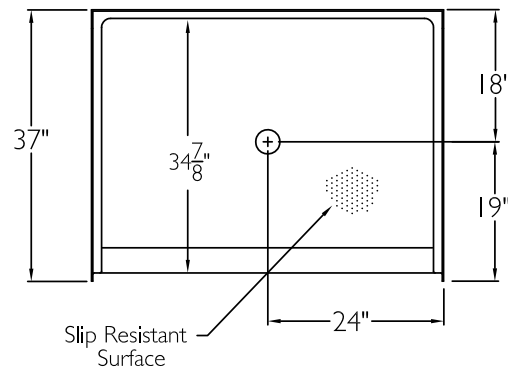

# 48" × 36" × 3" Fiberglass AcrylX™ Shower Pan - Center

## Specifications

- **Model:** RS-PX-XSB4836SH
- **Product:** Shower Pan
- **Finish:** AcrylX™ Applied Acrylic Surface
- **Actual Pan Size:** 48" × 37" × 4 1/2"
- **Drain Location:** Center
- **Weight:** N/A
- **Color:** White
- **Threshold:** 3"

TOP VIEW

FRONT VIEW

SIDE VIEW