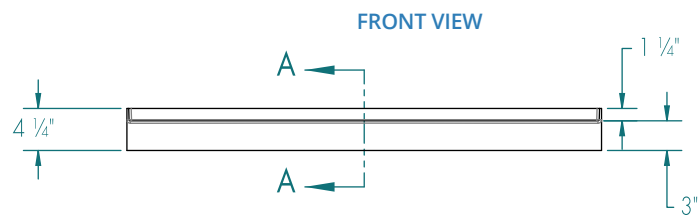

Standard Features

- **Slip Resistant:** ArmorCore™ Slip Resistant, Textured Bottom; Integrated Weep Holes
- **Water Containment:** Sloped Threshold Ensures Water Containment
- **Pre-Leveled:** Pre-Leveled Legs, No Mortar Bed Required
- **Product Compliance:** ANSI 124.1, UPC
- **Warranty:** Lifetime Limited Warranty