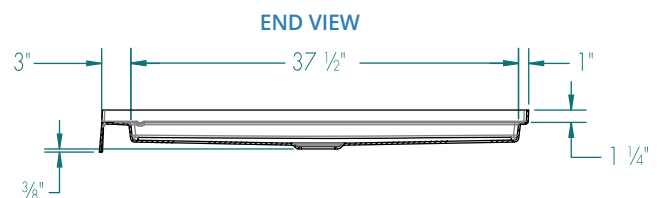

## 48" x 42" x 3" Fiberglass AcrylX™ Shower Pan - Center

### Specifications

- **Model:** RS-PX-SB4842
- **Finish:** AcrylX™ Applied Acrylic
- **Actual Pan Size:** 48" x 42" x 4 1/2"
- **Drain Location:** Center
- **Weight:** 70 lbs
- **Color:** White
- **Threshold:** 3"

### Standard Features

- **Slip Resistant:** ArmorCore™ Slip Resistant, Textured Bottom; Integrated Weep Holes
- **Water Containment:** Sloped Threshold Ensures Water Containment
- **Pre-Leveled:** Pre-Leveled Legs, No Mortar Bed Required
- **Product Compliance:** ANSI 124.1, UPC
- **Warranty:** Lifetime Limited Warranty