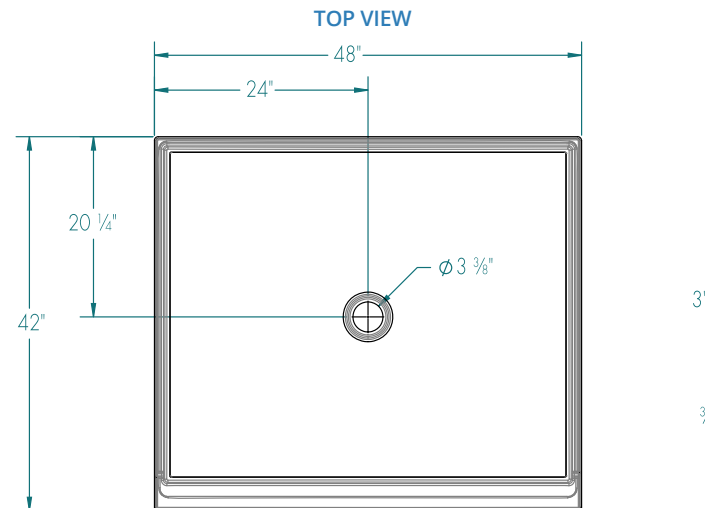

Standard Features

- **Slip Resistant:** ArmorCore™ Slip Resistant, Textured Bottom; Integrated Weep Holes
- **Water Containment:** Sloped Threshold Ensures Water Containment
- **Pre-Leveled:** Pre-Leveled Legs, No Mortar Bed Required
- **Product Compliance:** ANSI 124.1, UPC
- **Warranty:** Lifetime Limited Warranty