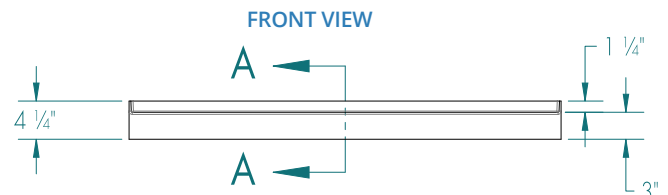

48" × 48" × 3" Fiberglass AcrylX™ Shower Pan - Center

Specifications

- **Model:** RS-PX-SB4848
- **Finish:** AcrylX™ Applied Acrylic
- **Actual Pan Size:** 48" × 48" × 4 1/4"
- **Drain Location:** Center
- **Weight:** 81 lbs
- **Color:** White
- **Threshold:** 3"

Standard Features

- **Slip Resistant:** ArmorCore™ Slip Resistant, Textured Bottom; Integrated Weep Holes
- **Water Containment:** Sloped Threshold Ensures Water Containment
- **Pre-Leveled:** Pre-Leveled Legs, No Mortar Bed Required
- **Product Compliance:** ANSI 124.1, UPC
- **Warranty:** Lifetime Limited Warranty