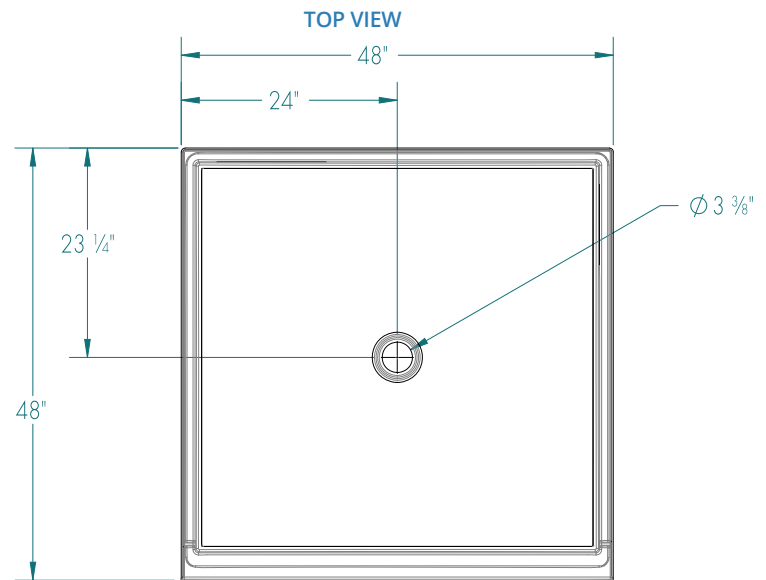

48" × 48" × 3" Fiberglass AcrylX™ Shower Pan - Center

Specifications

- **Model:** RS-PX-SB4848
- **Finish:** AcrylX™ Applied Acrylic
- **Actual Pan Size:** 48" × 48" × 4 1/4"
- **Drain Location:** Center
- **Weight:** 81 lbs
- **Color:** White
- **Threshold:** 3"

Standard Features

- **Slip Resistant:** ArmorCore™ Slip Resistant, Textured Bottom; Integrated Weep Holes
- **Water Containment:** Sloped Threshold Ensures Water Containment
- **Pre-Leveled:** Pre-Leveled Legs, No Mortar Bed Required
- **Product Compliance:** ANSI 124.1, UPC
- **Warranty:** Lifetime Limited Warranty