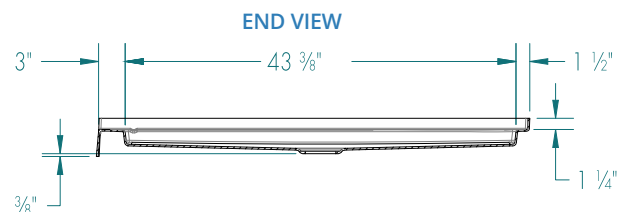

48" × 48" × 3" Fiberglass AcrylX™ Shower Pan - Center

Specifications

- **Model:** RS-PX-SB4848
- **Finish:** AcrylX™ Applied Acrylic
- **Actual Pan Size:** 48" × 48" × 4 1/4"
- **Drain Location:** Center
- **Weight:** 81 lbs
- **Color:** White
- **Threshold:** 3"

Standard Features

- **Slip Resistant:** ArmorCore™ Slip Resistant, Textured Bottom; Integrated Weep Holes
- **Water Containment:** Sloped Threshold Ensures Water Containment
- **Pre-Leveled:** Pre-Leveled Legs, No Mortar Bed Required
- **Product Compliance:** ANSI 124.1, UPC
- **Warranty:** Lifetime Limited Warranty