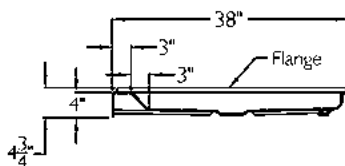

50" × 38" × 4" Fiberglass AcrylX™ Shower Pan - Center

Specifications

- **Model:** RS-PX-C5038ANSIBPAN
- **Finish:** AcrylX™ Applied Acrylic Surface
- **Actual Pan Size:** 50" × 38" × 4 3/4"
- **Drain Location:** Center
- **Flange:** 3/4" High, 1/4" Wide Perimeter Flange On top; No Recessed Flanges at Front
- **Weight:** N/A
- **Color:** White
- **Threshold:** 4"

Standard Features

- **Compliance:** IAPMOZ124, HUD-UM73, CSA B45.5-11, Home Invasion Research Lab
- Limited Lifetime Warranty

SIDE VIEW