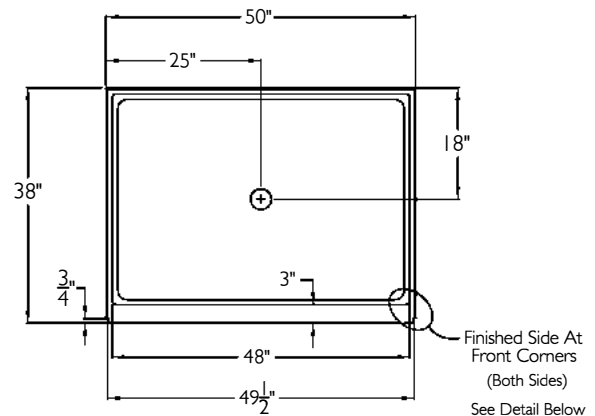

50" × 38" × 4" Fiberglass AcrylX™ Shower Pan - Center

Specifications

- **Model:** RS-PX-C5038ANSIBPAN
- **Finish:** AcrylX™ Applied Acrylic Surface
- **Actual Pan Size:** 50" × 38" × 4 3/4"
- **Drain Location:** Center
- **Flange:** 3/4" High, 1/4" Wide Perimeter Flange On top; No Recessed Flanges at Front
- **Weight:** N/A
- **Color:** White
- **Threshold:** 4"

Standard Features

- **Compliance:** IAPMOZ124, HUD-UM73, CSA B45.5-11, Home Invasion Research Lab
- Limited Lifetime Warranty

TOP VIEW

TOP VIEW OF FRONT CORNER

FRONT VIEW

SIDE VIEW

ISOMETRIC VIEW OF FRONT CORNER