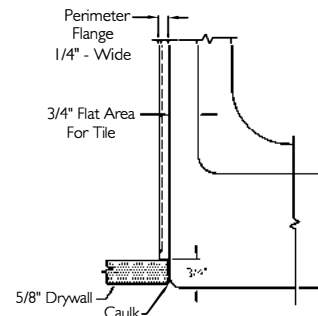

50" × 38" × 4" Fiberglass AcrylX™ Shower Pan - Center

Specifications

- **Model:** RS-PX-C5038ANSIBPAN
- **Finish:** AcrylX™ Applied Acrylic Surface
- **Actual Pan Size:** 50" × 38" × 4 3/4"
- **Drain Location:** Center
- **Flange:** 3/4" High, 1/4" Wide Perimeter Flange On top; No Recessed Flanges at Front
- **Weight:** N/A
- **Color:** White
- **Threshold:** 4"

Standard Features

- **Compliance:** IAPMOZ124, HUD-UM73, CSA B45.5-11, Home Invasion Research Lab
- Limited Lifetime Warranty

TOP VIEW

TOP VIEW OF FRONT CORNER

FRONT VIEW

SIDE VIEW

ISOMETRIC VIEW OF FRONT CORNER