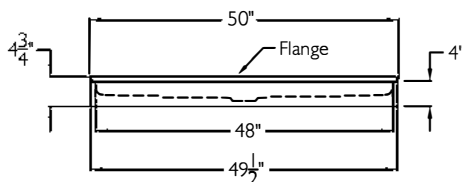

50" × 38" × 4" Fiberglass AcrylX™ Shower Pan - Center

Specifications

- **Model:** RS-PX-C5038ANSIBPAN
- **Finish:** AcrylX™ Applied Acrylic Surface
- **Actual Pan Size:** 50" × 38" × 4 3/4"
- **Drain Location:** Center
- **Flange:** 3/4" High, 1/4" Wide Perimeter Flange On top; No Recessed Flanges at Front
- **Weight:** N/A
- **Color:** White
- **Threshold:** 4"

Standard Features

- **Compliance:** IAPMOZ124, HUD-UM73, CSA B45.5-11, Home Invasion Research Lab
- Limited Lifetime Warranty

FRONT VIEW