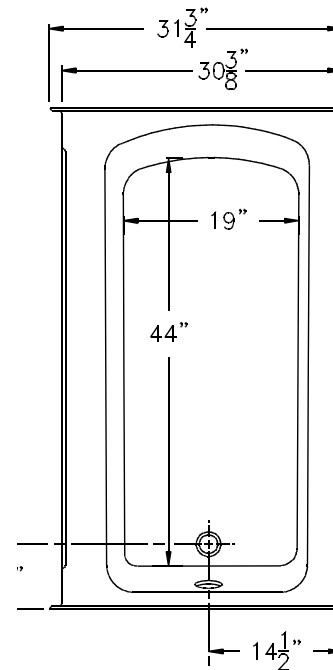

54" x 32" x 15" Fiberglass AcrylX™ Soaker Bathtub

Specifications

- **Model:** RS-PX-G5432TOL (Left) & RS-PX-G5432TOR (Right)
- **Material:** AcrylX™ Applied Acrylic
- **Pan Size:** 54" x 31 3/4" x 16 1/4"
- **Drain Location:** Left / Right
- **Style:** Garden
- **Weight:** 63 lbs
- **Color:** White
- **Solid Surface Colors:** Solids, Naturals

Standard Features

- **Product Compliance:** ANSI 124.1, UPC
- **Warranty:** Lifetime Limited Warranty

TOP VIEW

To review color options for this product please contact your sales representative or refer to our website at:

www.mplcompany.net/request-color