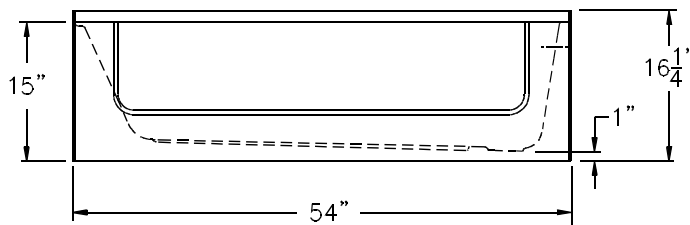

Standard Features

- **Product Compliance:** ANSI 124.1, UPC
- **Warranty:** Lifetime Limited Warranty

FRONT VIEW