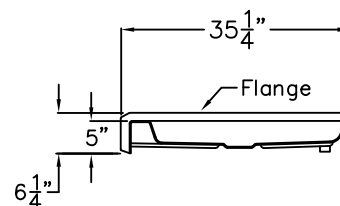

SIDE VIEW

To review color options for this product please contact your sales representative or refer to our website at:

www.mplcompany.net/request-color