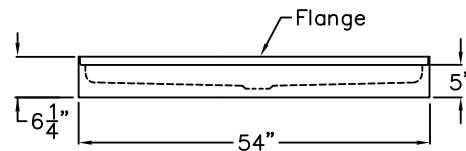

FRONT CORNER