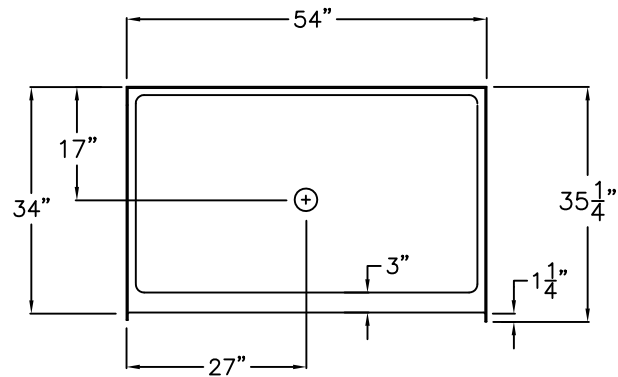

54" × 34" × 5" Fiberglass AcrylX™ Shower Pan - Center

Specifications

- **Model:** RS-PX-G5434SHPANC
- **Finish:** AcrylX™ Applied Acrylic
- **Actual Pan Size:** 54" × 34" × 6 1/4"
- **Drain Location:** Center
- **Color:** White
- **Threshold:** 5"
- **Flange:** Mounting Flange

Standard Features

- **Product Compliance:** IAPMO Z124-2011, CSA B45.5-11
- Limited Lifetime Warranty

TOP VIEW