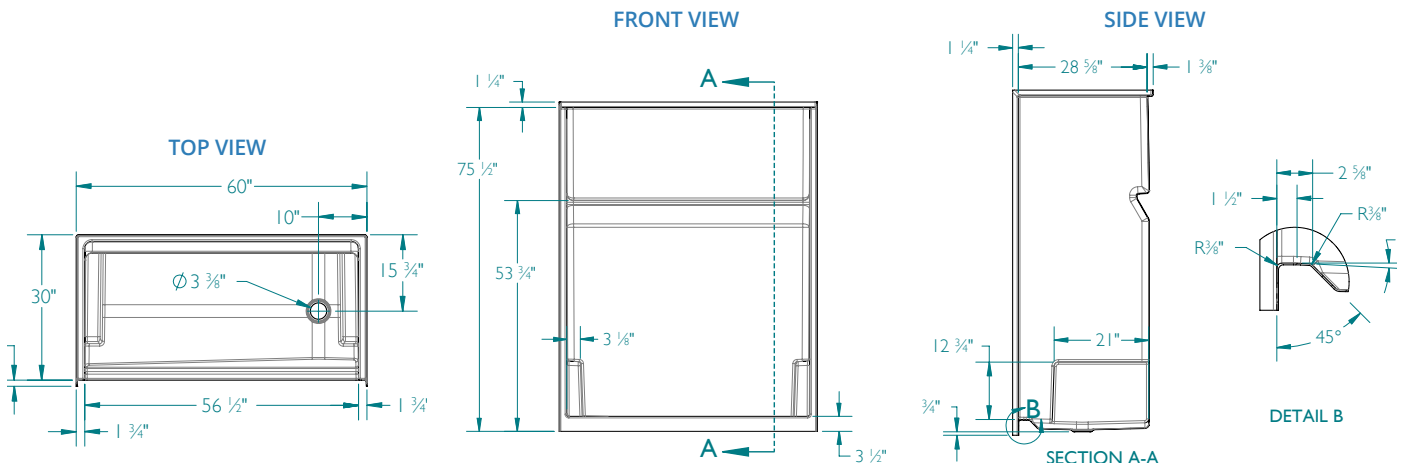

60" x 30" x 75 1/2" Icon Fiberglass AcrylX™ Single-Piece Shower Surround

Specifications

- **Model:** RS-PX-SH6030L (Left) & RS-PX-SH6030R (Right)
- **Product:** Single-Piece
- **Finish:** AcrylX™ Applied Acrylic Surface
- **Actual Size:** 60" x 30" x 75 1/2"
- **Drain Location:** Center
- **Weight:** 134 lbs
- **Color:** White
- **Walls:** Flat Walls
- **Design Features:** Simple Shelf Capacity; Dual Integrated Foot Ledges
- **Options:** Teak Bench Straight or Curved; Factory-Installed Grab Bars; FHA and Full Wall Reinforcement for Grab Bars; Brass Shower Drain

TEAK BENCH STRAIGHT

TEAK BENCH CURVED

Standard Features

- **Slip-Resistant:** Slip-Resistant Textured Bottom
- **Product Compliance:** HUD/FHA Design Manual Requirement 6*; CSA B45.5/IAMPO Z124
- **Warranty:** Lifetime Limited Warranty

*When ordered with factory installed reinforcement, product will meet or exceed the minimum coverage area and load requirements of ANSI section 609.8, when grab bars are installed within the reinforced area.