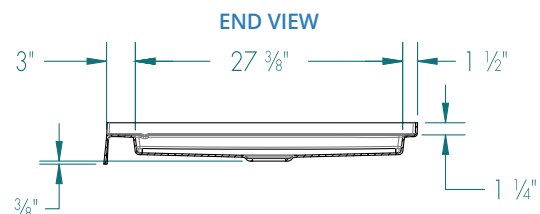

60" × 32" × 3" Fiberglass AcrylX™ Shower Pan - Center

Specifications

- **Model:** RS-PX-SB6032C
- **Finish:** AcrylX™ Applied Acrylic
- **Actual Pan Size:** 60" × 32" × 4 1/4"
- **Drain Location:** Center
- **Weight:** 69 lbs
- **Color:** White
- **Threshold:** 3"

Standard Features

- **Slip Resistant:** ArmorCore™ Slip Resistant, Textured Bottom; Integrated Weep Holes
- **Water Containment:** Sloped Threshold Ensures Water Containment
- **Pre-Leveled:** Pre-Leveled Legs, No Mortar Bed Required
- **Product Compliance:** ANSI 124.1, UPC
- **Warranty:** Lifetime Limited Warranty