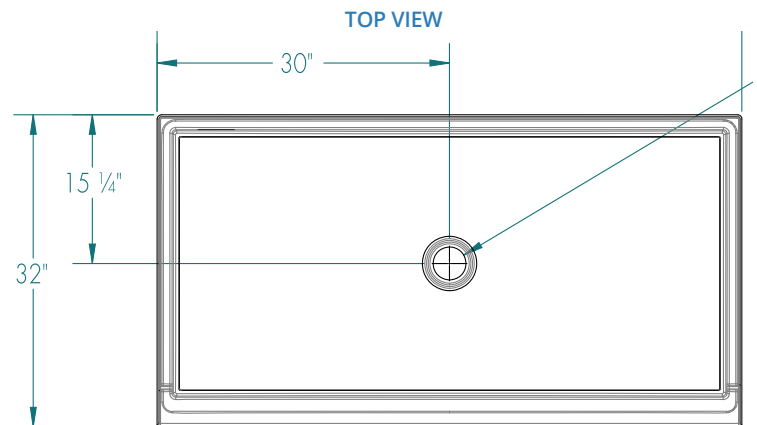

60" × 32" × 3" Fiberglass AcrylX™ Shower Pan - Center

Specifications

- **Model:** RS-PX-SB6032C
- **Finish:** AcrylX™ Applied Acrylic
- **Actual Pan Size:** 60" × 32" × 4 1/4"
- **Drain Location:** Center
- **Weight:** 69 lbs
- **Color:** White
- **Threshold:** 3"

Standard Features

- **Slip Resistant:** ArmorCore™ Slip Resistant, Textured Bottom; Integrated Weep Holes
- **Water Containment:** Sloped Threshold Ensures Water Containment
- **Pre-Leveled:** Pre-Leveled Legs, No Mortar Bed Required
- **Product Compliance:** ANSI 124.1, UPC
- **Warranty:** Lifetime Limited Warranty