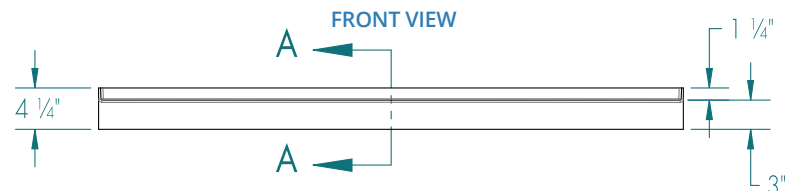

60" × 32" × 3" Fiberglass AcrylX™ Shower Pan - Center

Specifications

- **Model:** RS-PX-SB6032C
- **Finish:** AcrylX™ Applied Acrylic
- **Actual Pan Size:** 60" × 32" × 4 1/4"
- **Drain Location:** Center
- **Weight:** 69 lbs
- **Color:** White
- **Threshold:** 3"

Standard Features

- **Slip Resistant:** ArmorCore™ Slip Resistant, Textured Bottom; Integrated Weep Holes
- **Water Containment:** Sloped Threshold Ensures Water Containment
- **Pre-Leveled:** Pre-Leveled Legs, No Mortar Bed Required
- **Product Compliance:** ANSI 124.1, UPC
- **Warranty:** Lifetime Limited Warranty