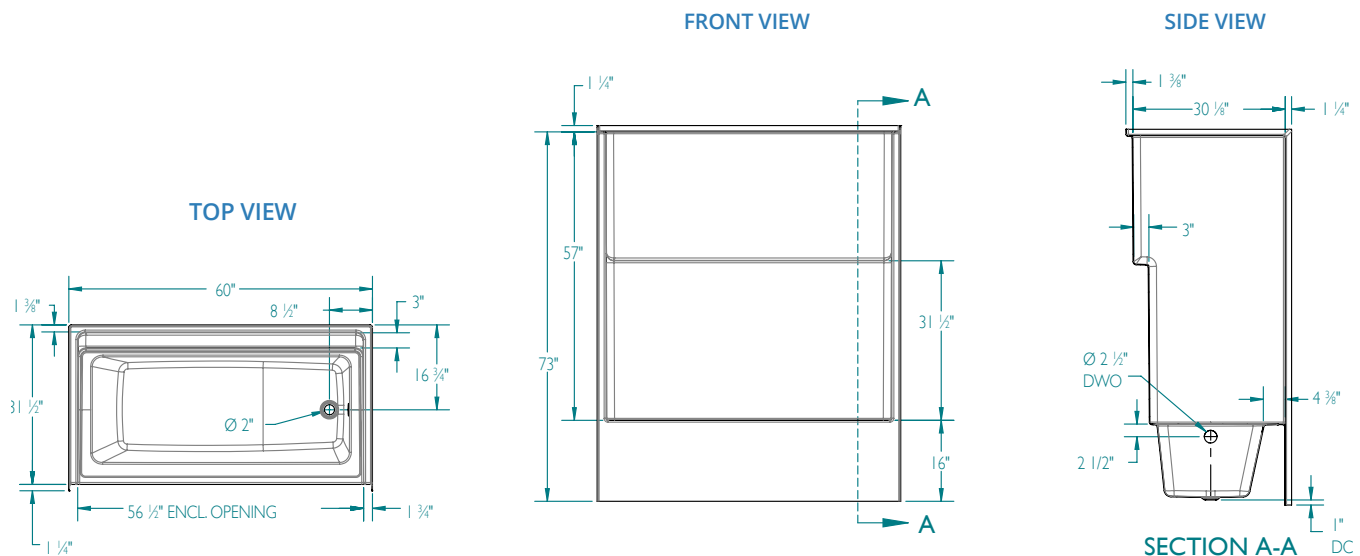

60" x 32" x 73" Fiberglass AcrylX™ Single-Piece Tub Surround

Specifications

- **Model:** RS-PX-TS6032L (Left) & RS-PX-TS6032R (Right)
- **Finish:** AcrylX™ Applied Acrylic Surface
- **Actual Size:** 60" x 31 1/2" x 73"
- **Drain Location:** Left, Right
- **Weight:** 135 lbs
- **Color:** White
- **Wall:** Smooth Wall Finish
- **Design Features:** Ergonomic Backrest; Ample Shelf Capacity
- **Options:** Factory-Installed Grab Bars; Grab Bar Reinforcement; Designer Drain, Waste, and Overflow

Standard Features

- **Slip-Resistant:** Slip-Resistant Textured Bottom
- **Pre-Leveled:** EasyBase™ Self-Supporting and Pre-Leveled Shower Base
- **Compliance:** HUD/FHA Design Manual Requirement 6*; CSA B45.5-11/IAPMO Z124
- **Warranty:** Lifetime Limited Warranty