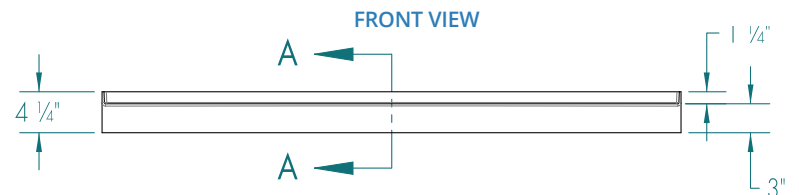

60" x 34" x 3" Fiberglass AcrylX™ Shower Pan - Center

Specifications

- **Model:** RS-PX-SB6034C
- **Finish:** AcrylX™ Applied Acrylic
- **Actual Pan Size:** 60" x 34" x 4 1/4"
- **Drain Location:** Center
- **Weight:** 71 lbs
- **Color:** White
- **Threshold:** 3"

Standard Features

- **Slip Resistant:** ArmorCore™ Slip Resistant, Textured Bottom; Integrated Weep Holes
- **Water Containment:** Sloped Threshold Ensures Water Containment
- **Pre-Leveled:** Pre-Leveled Legs, No Mortar Bed Required
- **Product Compliance:** ANSI 124.1, UPC
- **Warranty:** Lifetime Limited Warranty