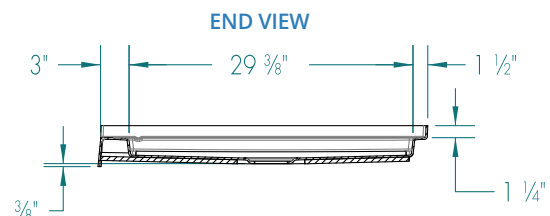

60" x 34" x 3" Fiberglass AcrylX™ Shower Pan - Center

Specifications

- **Model:** RS-PX-SB6034C
- **Finish:** AcrylX™ Applied Acrylic
- **Actual Pan Size:** 60" x 34" x 4 1/4"
- **Drain Location:** Center
- **Weight:** 71 lbs
- **Color:** White
- **Threshold:** 3"

Standard Features

- **Slip Resistant:** ArmorCore™ Slip Resistant, Textured Bottom; Integrated Weep Holes
- **Water Containment:** Sloped Threshold Ensures Water Containment
- **Pre-Leveled:** Pre-Leveled Legs, No Mortar Bed Required
- **Product Compliance:** ANSI 124.1, UPC
- **Warranty:** Lifetime Limited Warranty