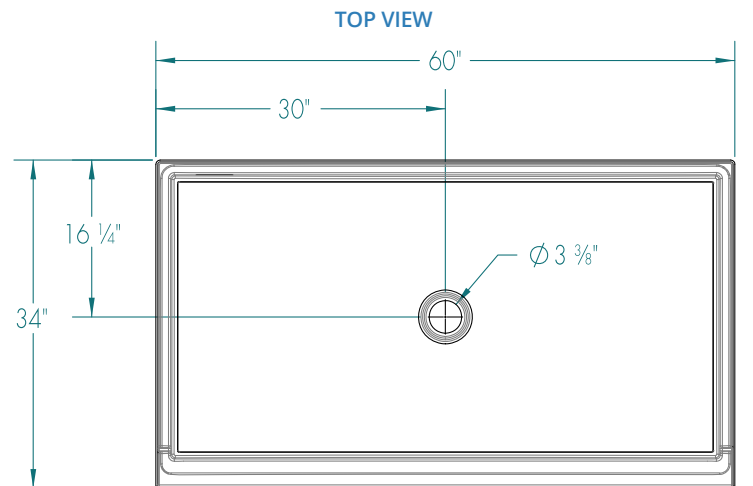

60" x 34" x 3" Fiberglass AcrylX™ Shower Pan - Center

Specifications

- **Model:** RS-PX-SB6034C
- **Finish:** AcrylX™ Applied Acrylic
- **Actual Pan Size:** 60" x 34" x 4 1/4"
- **Drain Location:** Center
- **Weight:** 71 lbs
- **Color:** White
- **Threshold:** 3"

Standard Features

- **Slip Resistant:** ArmorCore™ Slip Resistant, Textured Bottom; Integrated Weep Holes
- **Water Containment:** Sloped Threshold Ensures Water Containment
- **Pre-Leveled:** Pre-Leveled Legs, No Mortar Bed Required
- **Product Compliance:** ANSI 124.1, UPC
- **Warranty:** Lifetime Limited Warranty