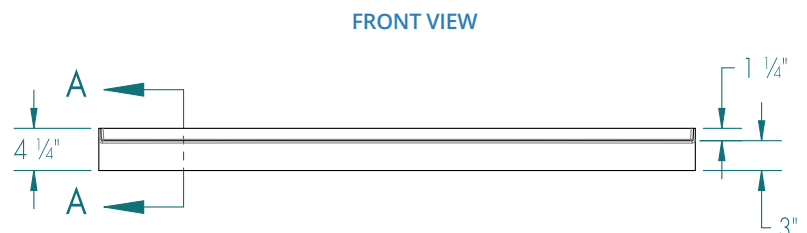

60" × 34" × 3" Fiberglass AcrylX™ Shower Pan - Left / Right

Specifications

- **Model:** RS-PX-SB6034L (Left) & RS-PX-SB6034R (Right)
- **Finish:** AcrylX™ Applied Acrylic
- **Actual Pan Size:** 60" × 34" × 4 1/4"
- **Drain Location:** Left, Right
- **Weight:** 71 lbs
- **Color:** White
- **Threshold:** 3"

Standard Features

- **Slip Resistant:** ArmorCore™ Slip Resistant, Textured Bottom; Integrated Weep Holes
- **Water Containment:** Sloped Threshold Ensures Water Containment
- **Pre-Leveled:** Pre-Leveled Legs, No Mortar Bed Required
- **Warranty:** Lifetime Limited Warranty