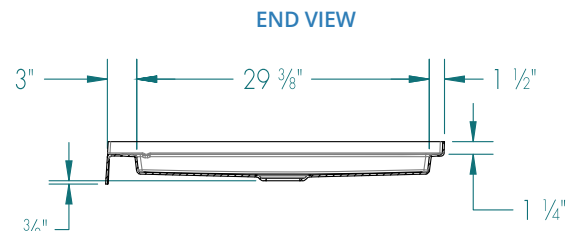

60" × 34" × 3" Fiberglass AcrylX™ Shower Pan - Left / Right

Specifications

- **Model:** RS-PX-SB6034L (Left) & RS-PX-SB6034R (Right)
- **Finish:** AcrylX™ Applied Acrylic
- **Actual Pan Size:** 60" × 34" × 4 1/4"
- **Drain Location:** Left, Right
- **Weight:** 71 lbs
- **Color:** White
- **Threshold:** 3"

Standard Features

- **Slip Resistant:** ArmorCore™ Slip Resistant, Textured Bottom; Integrated Weep Holes
- **Water Containment:** Sloped Threshold Ensures Water Containment
- **Pre-Leveled:** Pre-Leveled Legs, No Mortar Bed Required
- **Warranty:** Lifetime Limited Warranty