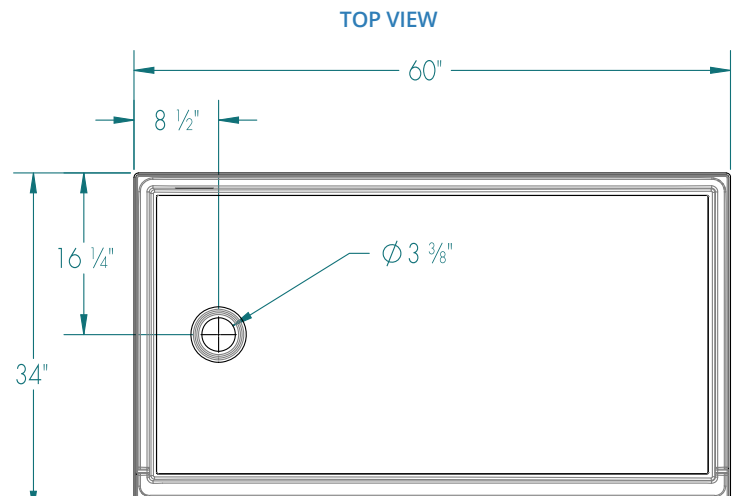

60" × 34" × 3" Fiberglass AcrylX™ Shower Pan - Left / Right

Specifications

- **Model:** RS-PX-SB6034L (Left) & RS-PX-SB6034R (Right)
- **Finish:** AcrylX™ Applied Acrylic
- **Actual Pan Size:** 60" × 34" × 4 1/4"
- **Drain Location:** Left, Right
- **Weight:** 71 lbs
- **Color:** White
- **Threshold:** 3"

Standard Features

- **Slip Resistant:** ArmorCore™ Slip Resistant, Textured Bottom; Integrated Weep Holes
- **Water Containment:** Sloped Threshold Ensures Water Containment
- **Pre-Leveled:** Pre-Leveled Legs, No Mortar Bed Required
- **Warranty:** Lifetime Limited Warranty