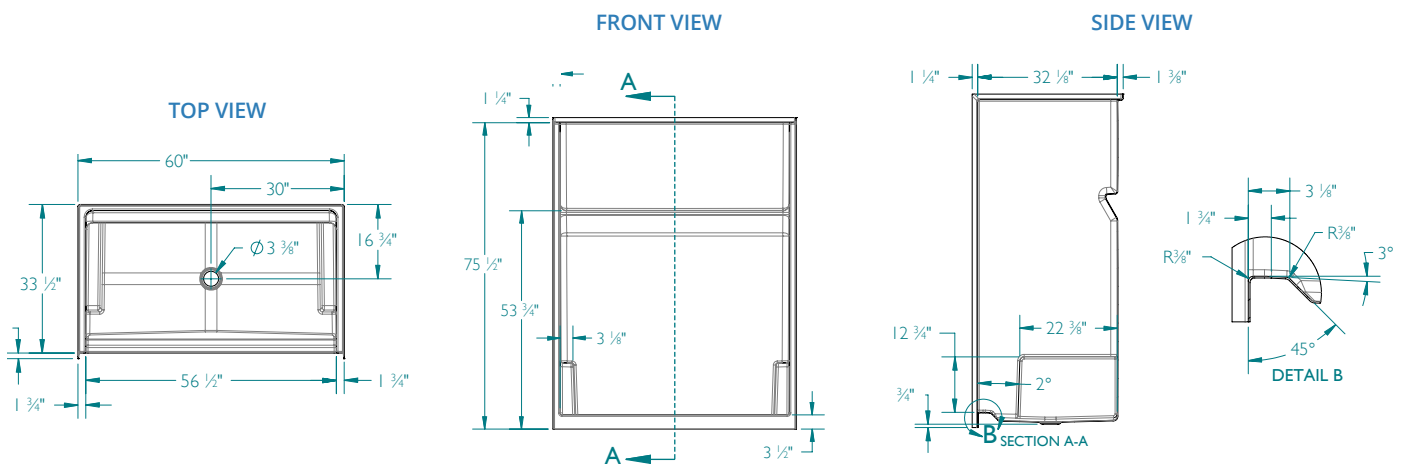

Standard Features

- **Slip-Resistant:** Slip-Resistant Textured Bottom
- **Product Compliance:** HUD/FHA Design Manual Requirement 6*; CSA B45.5/IAMPO Z124
- **Warranty:** Lifetime Limited Warranty