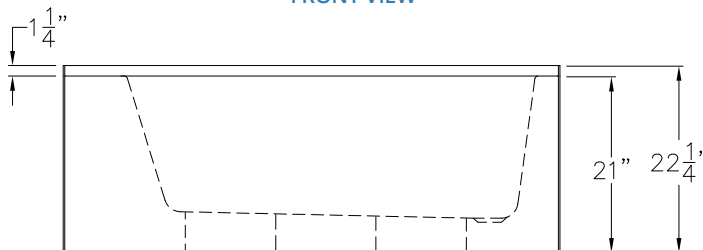

60" x 36" x 21" Fiberglass AcrylX™ Soaker Bathtub

Specifications

- **Model:** RS-PX-G6036TOMINL (Left) & RS-PX-G6036TOMINR (Right)
- **Product:** Soaking Tub
- **Finish:** AcrylX™ Applied Acrylic
- **Actual Size:** 60" x 37 1/4" x 22 1/4" (+/- 0.5")
- **Drain Location:** Left / Right
- **Weight:** 115 lbs
- **Style:** Garden
- **Color:** White
- **Options:** Whirlpool, Drain

Standard Features

- **Product Compliance:** ANSI 124.1, UPC
- **Warranty:** Lifetime Limited Warranty

FRONT VIEW

To review color options for this product please contact your sales representative or refer to our website at:

www.mplcompany.net/request-color