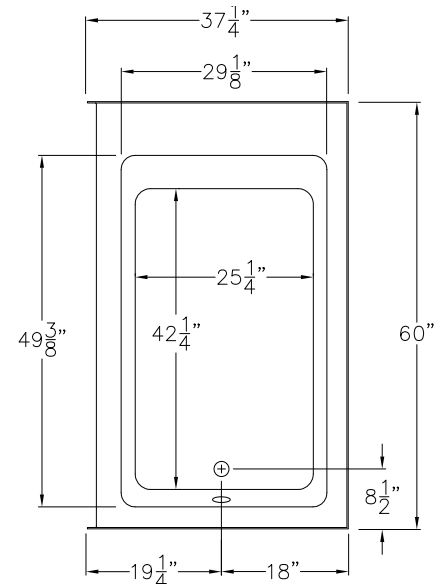

60" x 36" x 21" Fiberglass AcrylX™ Soaker Bathtub

Specifications

- **Model:** RS-PX-G6036TOMINL (Left) & RS-PX-G6036TOMINR (Right)
- **Product:** Soaking Tub
- **Finish:** AcrylX™ Applied Acrylic
- **Actual Size:** 60" x 37 1/4" x 22 1/4" (+/- 0.5")
- **Drain Location:** Left / Right
- **Weight:** 115 lbs
- **Style:** Garden
- **Color:** White
- **Options:** Whirlpool, Drain

Standard Features

- **Product Compliance:** ANSI 124.1, UPC
- **Warranty:** Lifetime Limited Warranty

TOP VIEW

To review color options for this product please contact your sales representative or refer to our website at:

www.mplcompany.net/request-color