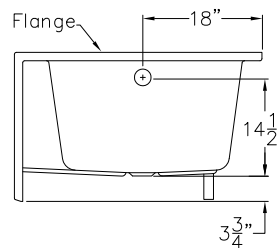

Standard Features

- **Product Compliance:** ANSI 124.1, UPC
- **Warranty:** Lifetime Limited Warranty

END VIEW