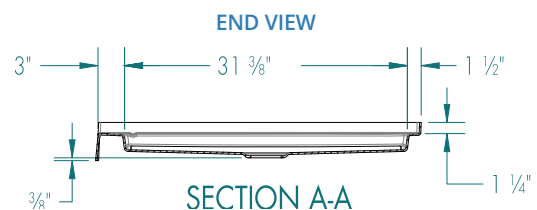

60" × 36" × 3" Fiberglass AcrylX™ Shower Pan - Center

Specifications

- **Model:** RS-PX-SB6036C
- **Finish:** AcrylX™ Applied Acrylic
- **Actual Pan Size:** 60" × 36" × 4 1/4"
- **Drain Location:** Center
- **Weight:** 77 lbs
- **Color:** White
- **Threshold:** 3"

Standard Features

- **Slip Resistant:** ArmorCore™ Slip Resistant, Textured Bottom; Integrated Weep Holes
- **Water Containment:** Sloped Threshold Ensures Water Containment
- **Pre-Leveled:** Pre-Leveled Legs, No Mortar Bed Required
- **Product Compliance:** ANSI 124.1, UPC
- **Warranty:** Lifetime Limited Warranty