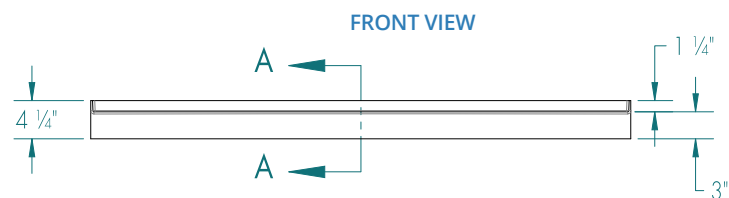

60" × 36" × 3" Fiberglass AcrylX™ Shower Pan - Center

Specifications

- **Model:** RS-PX-SB6036C
- **Finish:** AcrylX™ Applied Acrylic
- **Actual Pan Size:** 60" × 36" × 4 1/4"
- **Drain Location:** Center
- **Weight:** 77 lbs
- **Color:** White
- **Threshold:** 3"

Standard Features

- **Slip Resistant:** ArmorCore™ Slip Resistant, Textured Bottom; Integrated Weep Holes
- **Water Containment:** Sloped Threshold Ensures Water Containment
- **Pre-Leveled:** Pre-Leveled Legs, No Mortar Bed Required
- **Product Compliance:** ANSI 124.1, UPC
- **Warranty:** Lifetime Limited Warranty