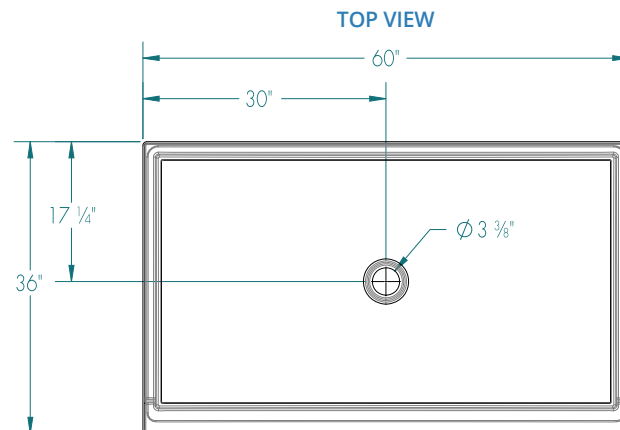

60" × 36" × 3" Fiberglass AcrylX™ Shower Pan - Center

Specifications

- **Model:** RS-PX-SB6036C
- **Finish:** AcrylX™ Applied Acrylic
- **Actual Pan Size:** 60" × 36" × 4 1/4"
- **Drain Location:** Center
- **Weight:** 77 lbs
- **Color:** White
- **Threshold:** 3"

Standard Features

- **Slip Resistant:** ArmorCore™ Slip Resistant, Textured Bottom; Integrated Weep Holes
- **Water Containment:** Sloped Threshold Ensures Water Containment
- **Pre-Leveled:** Pre-Leveled Legs, No Mortar Bed Required
- **Product Compliance:** ANSI 124.1, UPC
- **Warranty:** Lifetime Limited Warranty