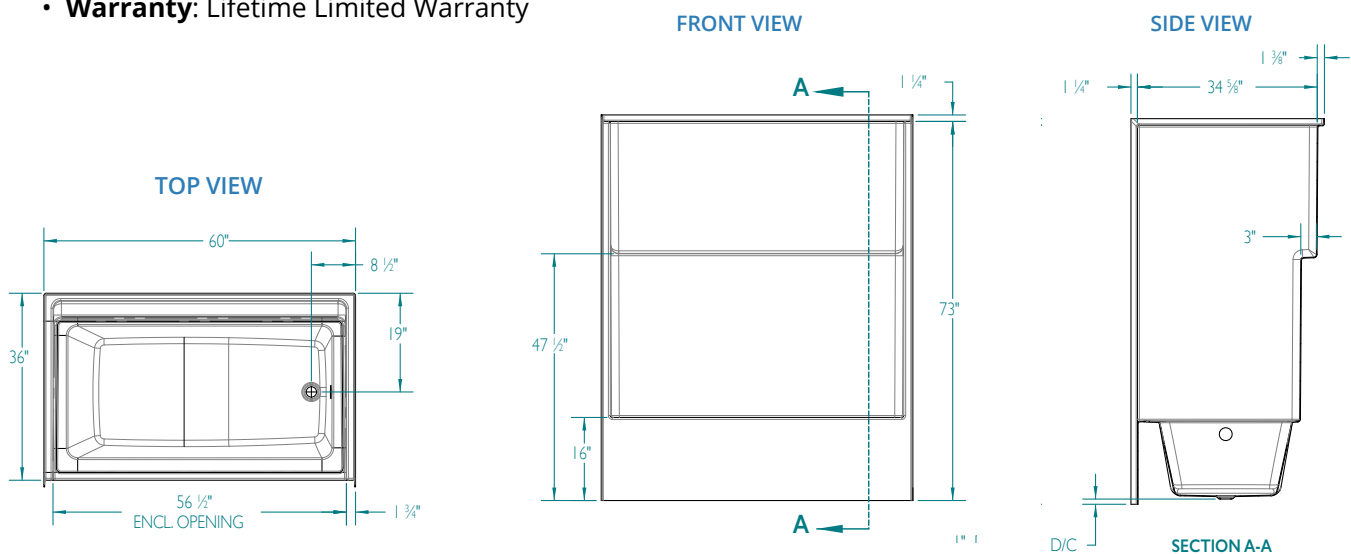

60" x 36" x 73" Fiberglass AcrylX™ Single-Piece Tub Surround

Specifications

- **Model:** RS-PX-TS6036L (Left) & RS-PX-TS6036L (Right)
- **Finish:** AcrylX™ Applied Acrylic Surface
- **Actual Size:** 60" x 36" x 73"
- **Drain Location:** Left, Right
- **Weight:** 140 lbs
- **Color:** White
- **Wall:** Smooth Wall Finish
- **Design Features:** Ergonomic Backrest; Ample Shelf Capacity
- **Options:** Factory-Installed Grab Bars; Grab Bar Reinforcement; Designer Drain, Waste, and Overflow

Standard Features

- **Slip-Resistant:** Slip-Resistant Textured Bottom
- **Pre-Leveled:** EasyBase™ Self-Supporting and Pre-Leveled Shower Base
- **Compliance:** HUD/FHA Design Manual Requirement 6*; CSA B45.5-11/IAPMO Z124
- **Warranty:** Lifetime Limited Warranty