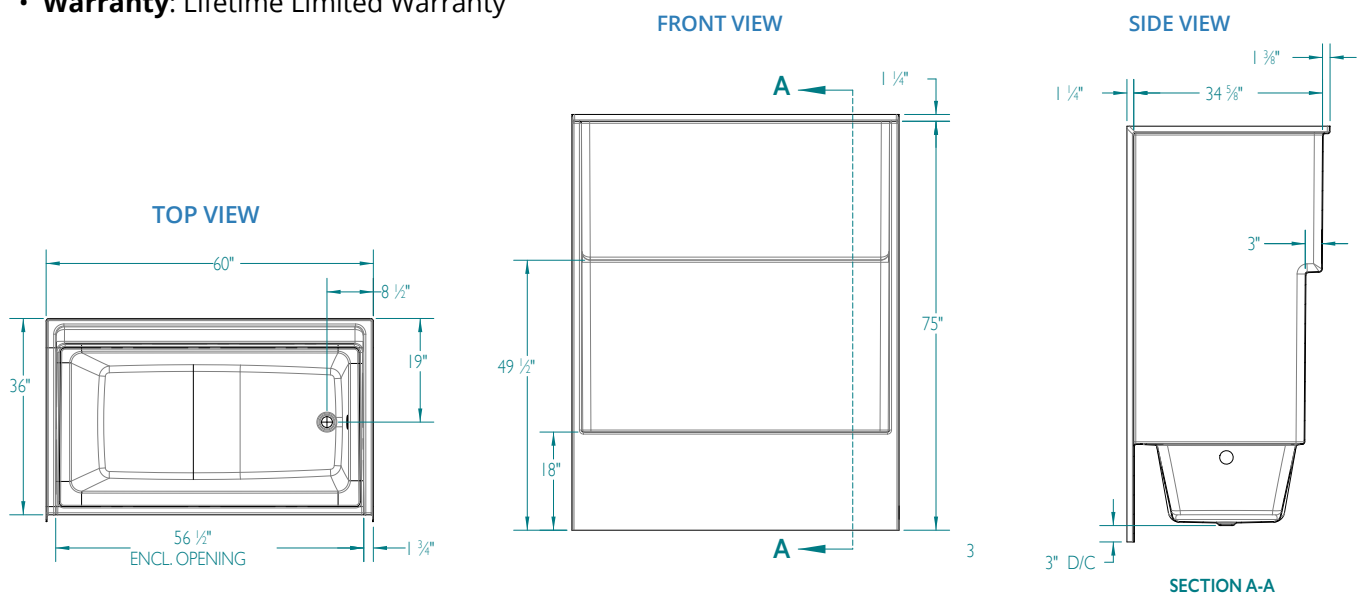

60" x 36" x 75" Fiberglass AcrylX™ Single-Piece Tub Surround AFR

Specifications

- **Model:** RS-PX-TS6036XL (Left) & RS-PX-TS6036XR (Right)
- **Finish:** AcrylX™ Applied Acrylic Surface
- **Actual Size:** 60" x 36" x 75"
- **Drain Location:** Left, Right; Above Floor Rough
- **Weight:** 143 lbs
- **Color:** White
- **Walls:** Reinforced; Smooth Wall Finish
- **Design Features:** Ergonomic Backrest
- **Options:** Factory-Installed Grab Bars; FHA and Full Wall Reinforcement for Grab Bars; Designer Drain, Waste, and Overflow

Standard Features

- **Slip-Resistant:** Slip-Resistant Textured Bottom
- **Pre-Leveled:** EasyBase™ Self-Supporting and Pre-Leveled Shower Base
- **Product Compliance:** HUD/FHA Design Manual Requirement 6*; CSA B45.5-11/IAPMO Z124
- **Warranty:** Lifetime Limited Warranty