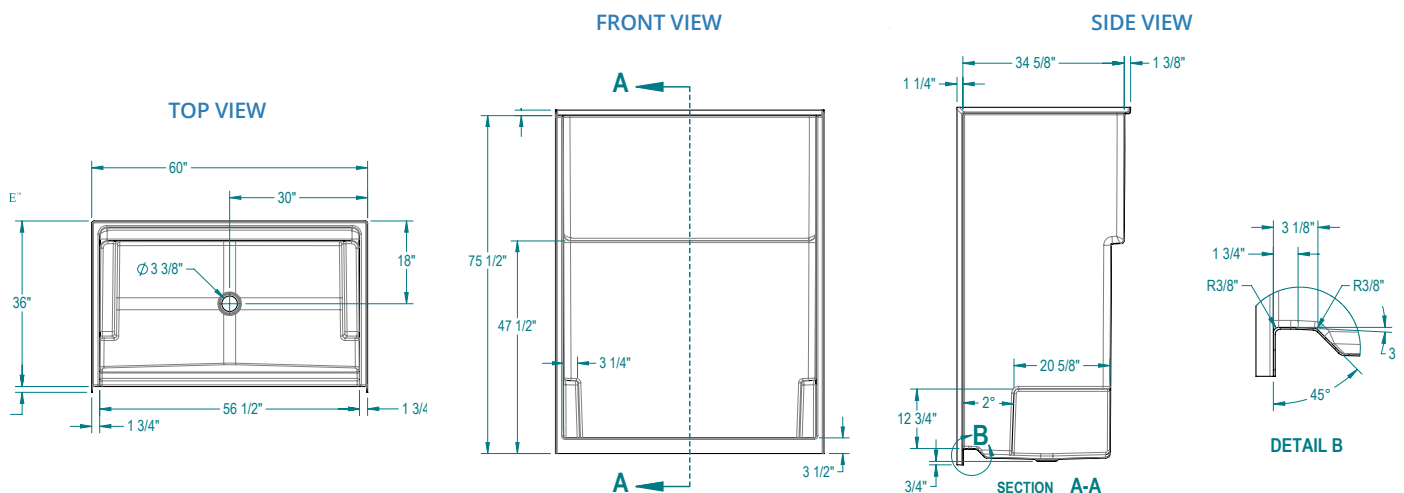

60" × 36" × 75 1/2" Icon Fiberglass AcrylX™ Single-Piece Shower Surround

Specifications

- **Model:** RS-PX-SH6036
- **Finish:** AcrylX™ Applied Acrylic Surface
- **Actual Size:** 60" × 36" × 75 1/2"
- **Drain Location:** Center
- **Weight:** 135 lbs
- **Color:** White
- **Walls:** Flat Walls
- **Design Features:** Simple Shelf Capacity; Dual Integrated Foot Ledges
- **Options:** Teak Bench Straight or Curved; Factory-Installed Grab Bars; FHA and Full Wall Reinforcement for Grab Bars; Brass Shower Drain

TEAK BENCH STRAIGHT

TEAK BENCH CURVED

Standard Features

- **Slip-Resistant:** Slip-Resistant Textured Bottom
- **Product Compliance:** HUD/FHA Design Manual Requirement 6*; CSA B45.5/IAMPO Z124
- **Warranty:** Lifetime Limited Warranty