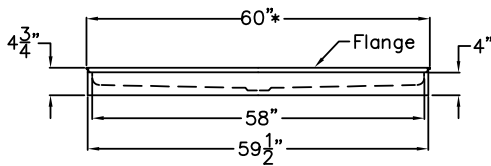

60" x 38" x 4" Fiberglass AcrylX™ Shower Pan - Center

Specifications

- **Model:** RS-PX-C6038ANSIBPAN
- **Finish:** AcrylX™ Applied Acrylic Surface
- **Actual Pan Size:** 60" x 38" x 4 3/4"
- **Drain Location:** Center
- **Flange:** 3/4" Perimeter Flange, 1/4" or 1/2" Wide On Top; No Recessed Flanges at Front
- **Weight:** N/A
- **Color:** White
- **Threshold:** 4"

* Dimension includes 1/4" top perimeter flange.

Standard Features

- **Product Compliance:** ANSI Z 124.1-2, UPC, CSA, B45.5-11, FHA Specification B, ANSI Type B, and Home Innovation Research Lab
- **Warranty:** Lifetime Limited Warranty

TOP VIEW OF RECEIVER FLANGE

ISOMETRIC VIEW OF RECEIVER FLANGE

FRONT VIEW

SIDE VIEW