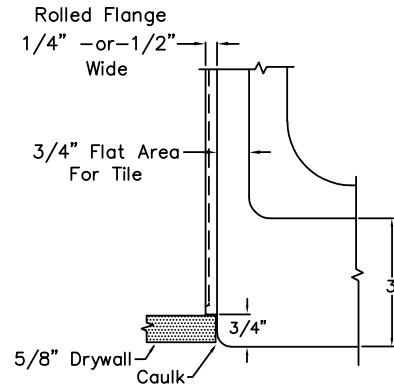

60" x 38" x 4" Fiberglass AcrylX™ Shower Pan - Center

Specifications

- **Model:** RS-PX-C6038ANSIBPAN
- **Finish:** AcrylX™ Applied Acrylic Surface
- **Actual Pan Size:** 60" x 38" x 4 3/4"
- **Drain Location:** Center
- **Flange:** 3/4" Perimeter Flange, 1/4" or 1/2" Wide On Top; No Recessed Flanges at Front
- **Weight:** N/A
- **Color:** White
- **Threshold:** 4"

* Dimension includes 1/4" top perimeter flange.

Standard Features

- **Product Compliance:** ANSI Z 124.1-2, UPC, CSA, B45.5-11, FHA Specification B, ANSI Type B, and Home Innovation Research Lab
- **Warranty:** Lifetime Limited Warranty

TOP VIEW OF RECEIVER FLANGE

ISOMETRIC VIEW OF RECEIVER FLANGE

FRONT VIEW

SIDE VIEW