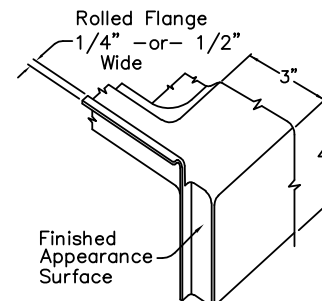

60" x 38" x 4" Fiberglass AcrylX™ Shower Pan - Center

Specifications

- **Model:** RS-PX-C6038ANSIBPAN
- **Finish:** AcrylX™ Applied Acrylic Surface
- **Actual Pan Size:** 60" x 38" x 4 3/4"
- **Drain Location:** Center
- **Flange:** 3/4" Perimeter Flange, 1/4" or 1/2" Wide On Top; No Recessed Flanges at Front
- **Weight:** N/A
- **Color:** White
- **Threshold:** 4"

* Dimension includes 1/4" top perimeter flange.

Standard Features

- **Product Compliance:** ANSI Z 124.1-2, UPC, CSA, B45.5-11, FHA Specification B, ANSI Type B, and Home Innovation Research Lab
- **Warranty:** Lifetime Limited Warranty

TOP VIEW OF RECEIVER FLANGE

ISOMETRIC VIEW OF RECEIVER FLANGE

FRONT VIEW

SIDE VIEW