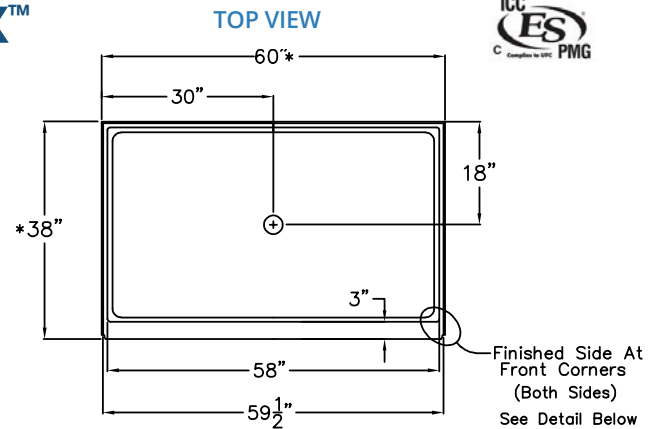

60" x 38" x 4" Fiberglass AcrylX™ Shower Pan - Center

Specifications

- **Model:** RS-PX-C6038ANSIBPAN
- **Finish:** AcrylX™ Applied Acrylic Surface
- **Actual Pan Size:** 60" x 38" x 4 3/4"
- **Drain Location:** Center
- **Flange:** 3/4" Perimeter Flange, 1/4" or 1/2" Wide On Top; No Recessed Flanges at Front
- **Weight:** N/A
- **Color:** White
- **Threshold:** 4"

* Dimension includes 1/4" top perimeter flange.

Standard Features

- **Product Compliance:** ANSI Z 124.1-2, UPC, CSA, B45.5-11, FHA Specification B, ANSI Type B, and Home Innovation Research Lab
- **Warranty:** Lifetime Limited Warranty

TOP VIEW OF RECEIVER FLANGE

ISOMETRIC VIEW OF RECEIVER FLANGE

FRONT VIEW

SIDE VIEW