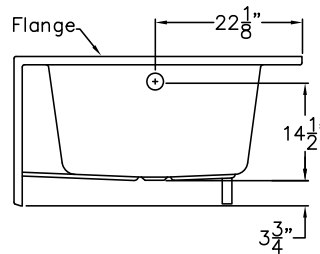

Standard Features

- **Product Compliance:** ANSI 124.1, UPC
- **Warranty:** Lifetime Limited Warranty

END VIEW