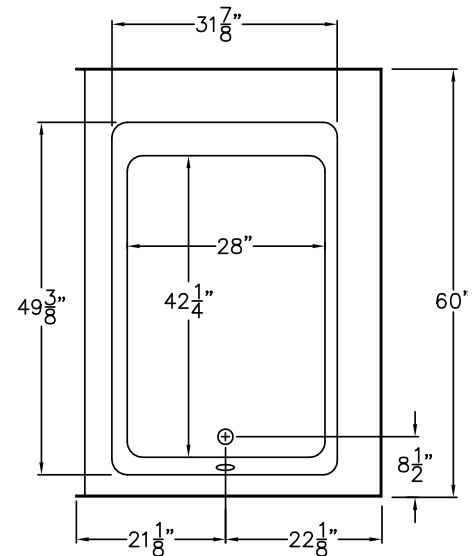

60" x 42" x 21" Fiberglass AcrylX™ Soaker Bathtub

Specifications

- **Model:** RS-PX-G6042TOMINL (Left) & RS-PX-G6042TOMINR (Right)
- **Finish:** AcrylX™ Applied Acrylic Surface
- **Actual Size:** 60" x 43 1/4" x 22 1/4" (+/- 0.5")
- **Drain Location:** Left / Right
- **Weight:** 115 lbs
- **Style:** Garden
- **Color:** White
- **Options:** Whirlpool, Drain

Standard Features

- **Product Compliance:** ANSI 124.1, UPC
- **Warranty:** Lifetime Limited Warranty

TOP VIEW

To review color options for this product please contact your sales representative or refer to our website at:

www.mplcompany.net/request-color