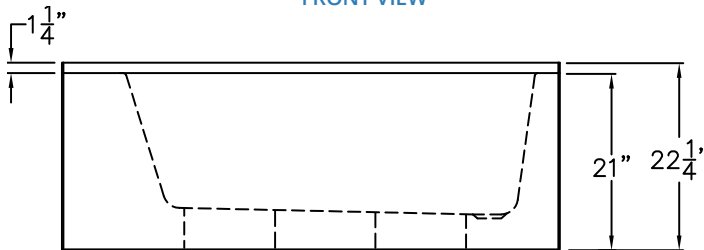

60" x 42" x 21" Fiberglass AcrylX™ Soaker Bathtub

Specifications

- **Model:** RS-PX-G6042TOMINL (Left) & RS-PX-G6042TOMINR (Right)
- **Finish:** AcrylX™ Applied Acrylic Surface
- **Actual Size:** 60" x 43 1/4" x 22 1/4" (+/- 0.5")
- **Drain Location:** Left / Right
- **Weight:** 115 lbs
- **Style:** Garden
- **Color:** White
- **Options:** Whirlpool, Drain

Standard Features

- **Product Compliance:** ANSI 124.1, UPC
- **Warranty:** Lifetime Limited Warranty

FRONT VIEW

To review color options for this product please contact your sales representative or refer to our website at:

www.mplcompany.net/request-color