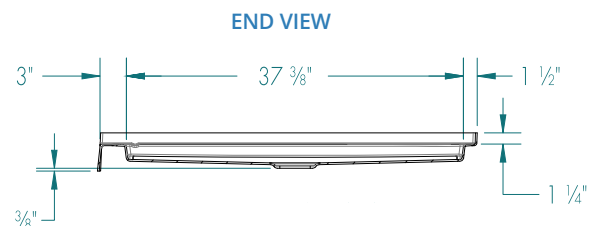

60" × 42" × 3" Fiberglass AcrylX™ Shower Pan - Center

Specifications

- **Model:** RS-PX-SB6042C
- **Finish:** AcrylX™ Applied Acrylic
- **Actual Pan Size:** 60" × 42" × 4 1/4"
- **Drain Location:** Center
- **Weight:** 88 lbs
- **Color:** White
- **Threshold:** 3"

Standard Features

- **Slip Resistant:** ArmorCore™ Slip Resistant, Textured Bottom; Integrated Weep Holes
- **Water Containment:** Sloped Threshold Ensures Water Containment
- **Pre-Leveled:** Pre-Leveled Legs, No Mortar Bed Required
- **Product Compliance:** ANSI 124.1, UPC
- **Warranty:** Lifetime Limited Warranty