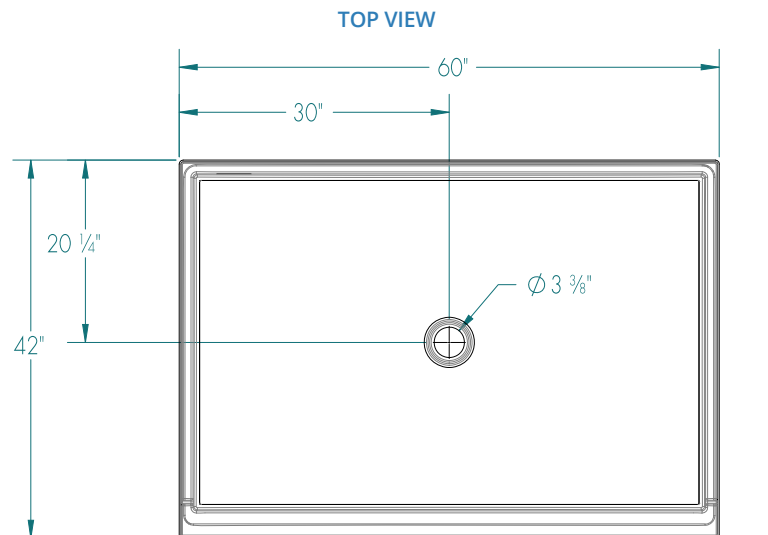

60" × 42" × 3" Fiberglass AcrylX™ Shower Pan - Center

Specifications

- **Model:** RS-PX-SB6042C
- **Finish:** AcrylX™ Applied Acrylic
- **Actual Pan Size:** 60" × 42" × 4 1/4"
- **Drain Location:** Center
- **Weight:** 88 lbs
- **Color:** White
- **Threshold:** 3"

Standard Features

- **Slip Resistant:** ArmorCore™ Slip Resistant, Textured Bottom; Integrated Weep Holes
- **Water Containment:** Sloped Threshold Ensures Water Containment
- **Pre-Leveled:** Pre-Leveled Legs, No Mortar Bed Required
- **Product Compliance:** ANSI 124.1, UPC
- **Warranty:** Lifetime Limited Warranty