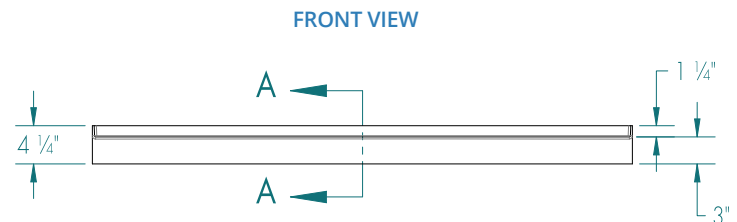

60" × 42" × 3" Fiberglass AcrylX™ Shower Pan - Center

Specifications

- **Model:** RS-PX-SB6042C
- **Finish:** AcrylX™ Applied Acrylic
- **Actual Pan Size:** 60" × 42" × 4 1/4"
- **Drain Location:** Center
- **Weight:** 88 lbs
- **Color:** White
- **Threshold:** 3"

Standard Features

- **Slip Resistant:** ArmorCore™ Slip Resistant, Textured Bottom; Integrated Weep Holes
- **Water Containment:** Sloped Threshold Ensures Water Containment
- **Pre-Leveled:** Pre-Leveled Legs, No Mortar Bed Required
- **Product Compliance:** ANSI 124.1, UPC
- **Warranty:** Lifetime Limited Warranty