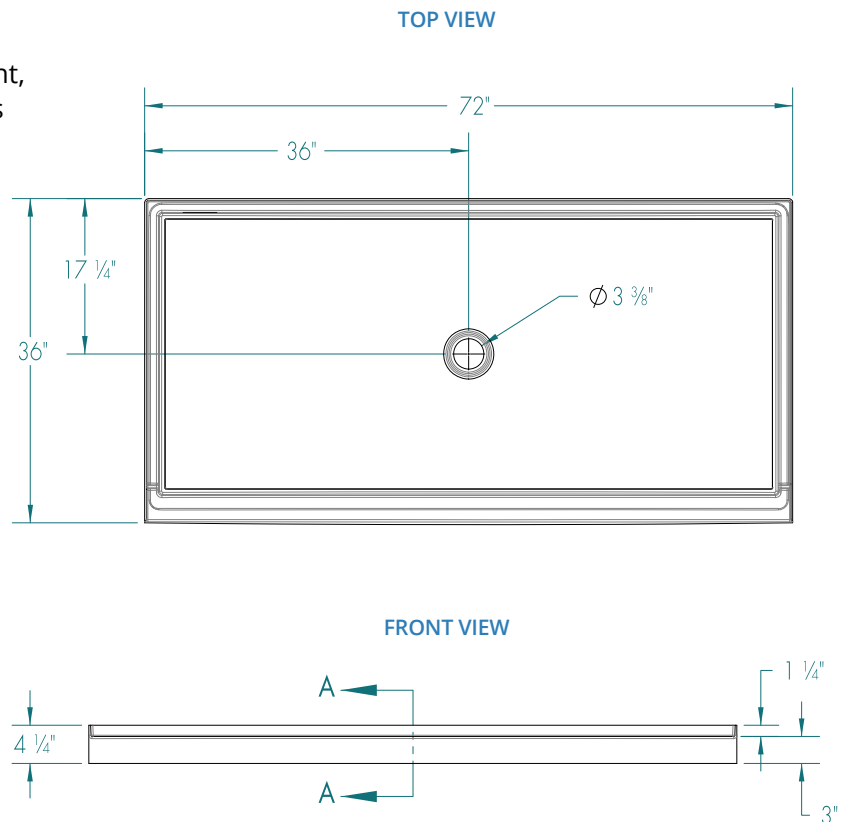

72" × 36" × 3" Fiberglass AcrylX™ Shower Pan - Center

Specifications

- **Model:** RS-PX-SB7236C
- **Finish:** AcrylX™ Applied Acrylic
- **Actual Pan Size:** 72" × 36" × 4 1/4"
- **Drain Location:** Center
- **Weight:** 91 lbs
- **Color:** White
- **Threshold:** 3"

Standard Features

- **Slip Resistant:** ArmorCore™ Slip Resistant, Textured Bottom; Integrated Weep Holes
- **Water Containment:** Sloped Threshold Ensures Water Containment
- **Pre-Leveled:** Pre-Leveled Legs, No Mortar Bed Required
- **Product Compliance:** ANSI 124.1, UPC
- **Warranty:** Lifetime Limited Warranty