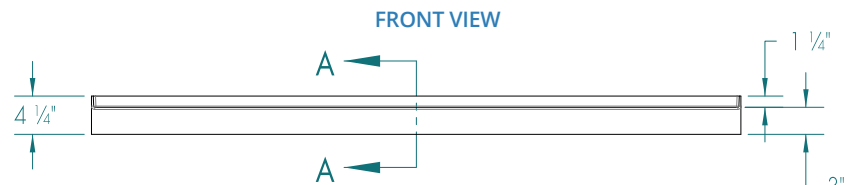

72" × 48" × 3" Fiberglass AcrylX™ Shower Pan - Center

Specifications

- **Model:** RS-PX-SB7248C
- **Finish:** AcrylX™ Applied Acrylic
- **Actual Pan Size:** 72" × 48" × 4 1/4"
- **Drain Location:** Center
- **Weight:** 119 lbs
- **Color:** White
- **Threshold:** 3"

Standard Features

- **Slip Resistant:** ArmorCore™ Slip Resistant, Textured Bottom; Integrated Weep Holes
- **Water Containment:** Sloped Threshold Ensures Water Containment
- **Pre-Leveled:** Pre-Leveled Legs, No Mortar Bed Required
- **Product Compliance:** ANSI 124.1, UPC
- **Warranty:** Lifetime Limited Warranty