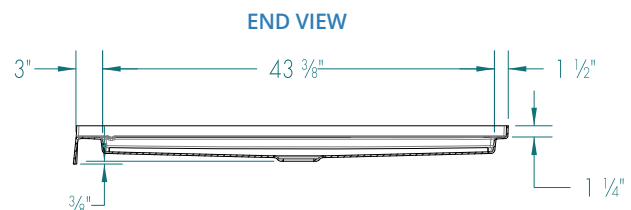

72" × 48" × 3" Fiberglass AcrylX™ Shower Pan - Center

Specifications

- **Model:** RS-PX-SB7248C
- **Finish:** AcrylX™ Applied Acrylic
- **Actual Pan Size:** 72" × 48" × 4 1/4"
- **Drain Location:** Center
- **Weight:** 119 lbs
- **Color:** White
- **Threshold:** 3"

Standard Features

- **Slip Resistant:** ArmorCore™ Slip Resistant, Textured Bottom; Integrated Weep Holes
- **Water Containment:** Sloped Threshold Ensures Water Containment
- **Pre-Leveled:** Pre-Leveled Legs, No Mortar Bed Required
- **Product Compliance:** ANSI 124.1, UPC
- **Warranty:** Lifetime Limited Warranty