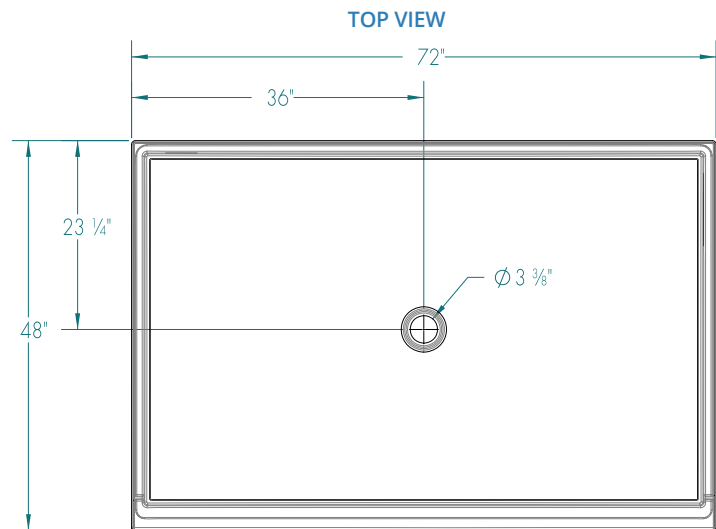

72" × 48" × 3" Fiberglass AcrylX™ Shower Pan - Center

Specifications

- **Model:** RS-PX-SB7248C
- **Finish:** AcrylX™ Applied Acrylic
- **Actual Pan Size:** 72" × 48" × 4 1/4"
- **Drain Location:** Center
- **Weight:** 119 lbs
- **Color:** White
- **Threshold:** 3"

Standard Features

- **Slip Resistant:** ArmorCore™ Slip Resistant, Textured Bottom; Integrated Weep Holes
- **Water Containment:** Sloped Threshold Ensures Water Containment
- **Pre-Leveled:** Pre-Leveled Legs, No Mortar Bed Required
- **Product Compliance:** ANSI 124.1, UPC
- **Warranty:** Lifetime Limited Warranty