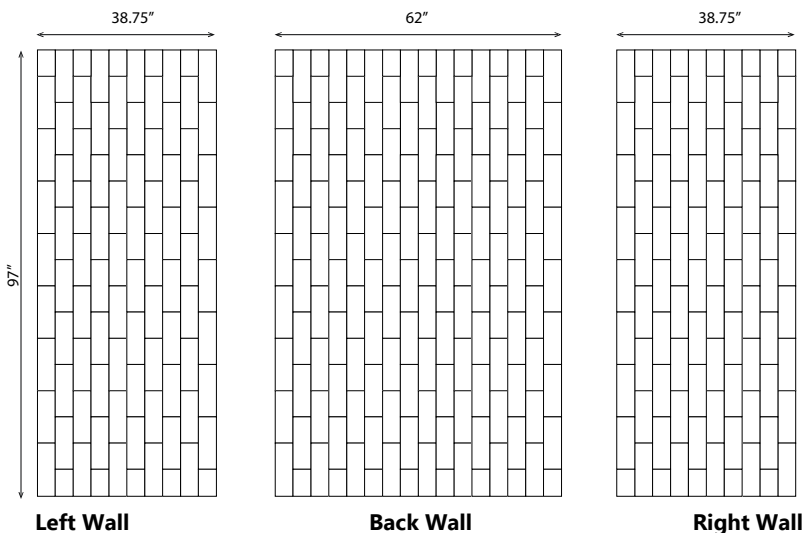

4" x 12" Vertical Wall Surround for Cast Marble Showers

Specifications

- **Model:** WS-CS-VC-4x12/Vertical
- **Pattern:** Individual 'tile size' 4" x12"
- **Finish:** Gloss
- **Standard Color:** Solid, Warm White
- **Panel Maximum Height:** 97"
- **Panel Width:** Side Panels - Up to 38" Max Width; Back Panel - 62"
- **Thickness:** 5/16" with +/- 1/16" Variance
- **Material:** Cast Marble
- **Ratings:** Typical CSI Code 06 61 12 (Div 6), ANSI, ASTM Fire Rated, MAS Certified Green
- Solid 1 Piece Panels

Additional Options Available

See Accessory Page ▶

- **Trim Strips Available:**
Up to 96" x 2" x 3/4"
- **Optional Colors:** Cream, Ivory, Solid White
- Soap Dishes
- Shampoo Shelves
- Footrest

To review color options for this product please contact your sales representative or refer to our website at: