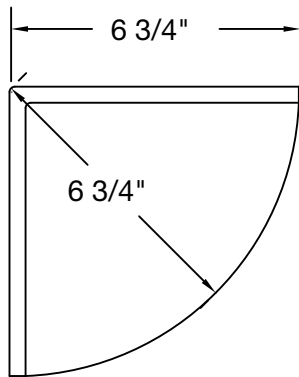

## 6 3/4" Corner Mount Ceramic Soap Dish

### Specifications

- **Model:** RS-IMI-ACC-SD-C6.75
- **Type:** Ceramic Corner Mount
- **Material:** Cultured Marble
- **Size:** 6 3/4" x 6 3/4"
- **Height:** 2 3/8"
- **Weight:** N/A
- **Mounts to:** Corner of Wall
- **Color Options:**
  - White:** RS-IMI-ACC-SD-C6.75-SW
  - Bisque:** RS-IMI-ACC-SD-C6.75-SB
  - Almond:** RS-IMI-ACC-SD-C6.75-SA

TOP VIEW

SIDE VIEW