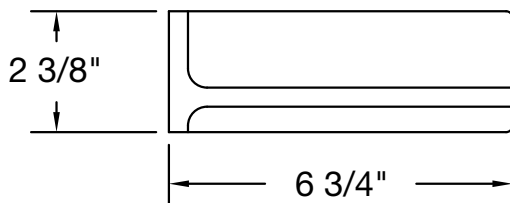

## 6 3/4" Corner Mount Ceramic Soap Dish

### Specifications

- **Model:** RS-IMI-ACC-SD-C6.75
- **Type:** Ceramic Corner Mount
- **Material:** Cultured Marble
- **Size:** 6 3/4" x 6 3/4"
- **Height:** 2 3/8"
- **Weight:** N/A
- **Mounts to:** Corner of Wall
- **Color Options:**
  - White:** RS-IMI-ACC-SD-C6.75-SW
  - Bisque:** RS-IMI-ACC-SD-C6.75-SB
  - Almond:** RS-IMI-ACC-SD-C6.75-SA

TOP VIEW

SIDE VIEW