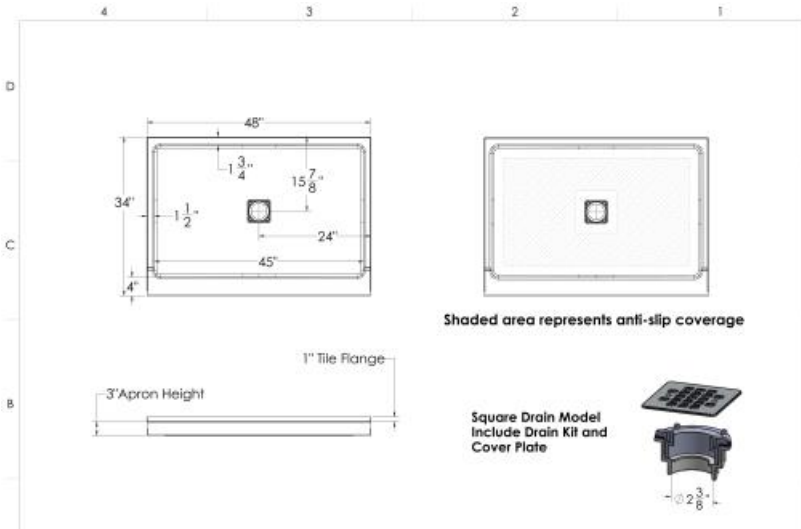

BrookCast 48" x 34" x 3" Porcelain Enamel Alcove Shower Base – Center Square Drain

Americast
by MPL

Specifications

- **Model:** RS-BZ-MPL-2900-00CHA
- **Drain Location:** Center

- Standard Features:**
- Brilliant porcelain finish
 - Durable steel strength
 - Self-leveling support pad
 - Lifetime limited warranty
- Product characteristics:**
- Brilliant porcelain finish
 - Remodeling or New Construction
 - Lifetime Warranty
- Code Compliant:**
- CSA

- Dimensions**
- 48 x 34 x 3 In.
(1219 x 864 x 76 mm)
- Standard Colors:**
- White
- Weight**
- 48 lbs - 22 kg
- Shape**
- Rectangular
- Drain location:**
- Center

All dimensions are approximate. Structure measurements must be verified against the unit to ensure proper fit. Please see the detailed technical drawing for additional measurements.