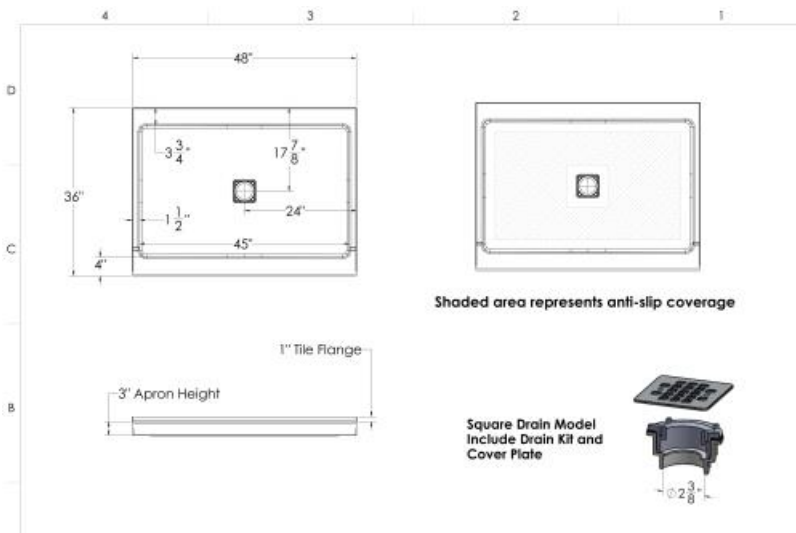

BrookCast 48" x 36" x 3" Porcelain Enamel Alcove Shower Base with Center Square

Americast
by **MPL**

Specifications

- **Model:** RS-BZ-MPL-2904-00CHA
- **Drain Location:** Center

- Standard Features:**
- Brilliant porcelain finish
 - Durable steel strength
 - Self-leveling support pad
 - Lifetime limited warranty
- Product characteristics:**
- Brilliant porcelain finish
 - Remodeling or New Construction
 - Lifetime Warranty
- Code Compliant:**
- CSA

SQUARE DRAIN WITH DRAIN AND CHOICE OF COVER-PLATE

- Square Grid Drain in five (5) finish colors.
- Square Solid Cover in two (2) finish colors.

- Dimensions**
- 48 x 36 x 3 In.
(1219 x 914 x 76 mm)
- Standard Colors:**
- White
- Weight**
- 48 lbs - 22 kg
- Shape**
- Rectangular
- Drain location:**
- Center

All dimensions are approximate. Structure measurements must be verified against the unit to ensure proper fit. Please see the detailed technical drawing for additional measurements.