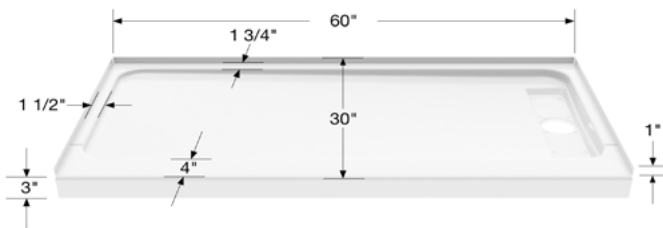

BrookCast 60" x 30" x 3" Porcelain Enamel Alcove Shower Base – 4.5" Offset Trench Drain

Americast
by **MPL**

Specifications

- **Model:** RS-BZ-MPL-2045-00BNA (Left) & RS-BZ-MPL-2044-00BNA (Right)
- **Drain Location:** Left / Right / Trench

All dimensions are approximate. Structure measurements must be verified against the unit to ensure proper fit. Please see the detailed technical drawing for additional measurements.

Standard Features:

- Model Size: 60 L in. X 30 W in. X 4 H in.
- Single threshold for alcove installation
- Fits most standard round drain kits (not included)
- Timeless white color

Product characteristics:

- Brilliant porcelain finish
- Durable steel construction
- Lifetime Warranty

Standard Colors:

Dimensions

60 x 30 x 3 In.
(1524 x 762 x 76 mm)

Weight

45 lbs - 20 kg

Shape

Rectangular

Drain location:

Left

Right