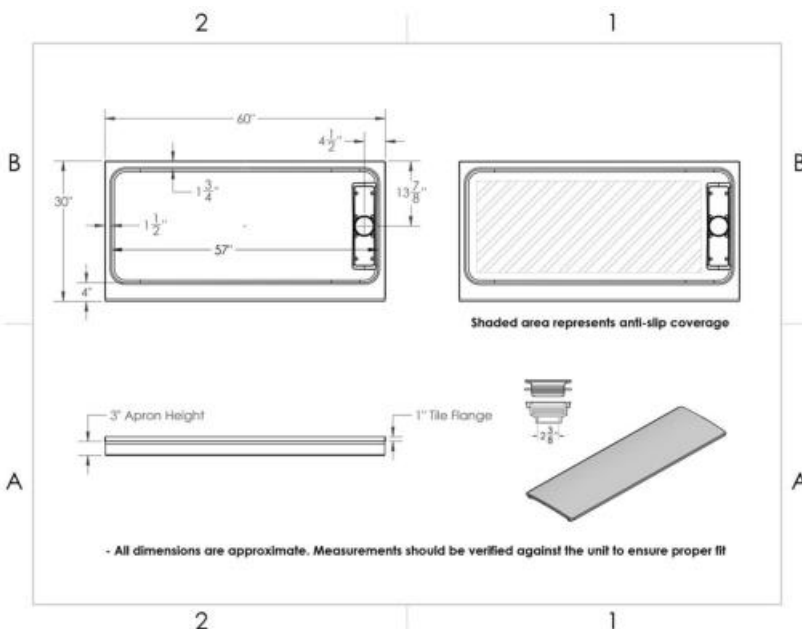

BrookCast 60" x 30" x 3" Porcelain Enamel Alcove Shower Base – 4.5" Offset Trench Drain

Americast
by **MPL**

Specifications

- **Model:** RS-BZ-MPL-2045-00BNA (Left) & RS-BZ-MPL-2044-00BNA (Right)
- **Drain Location:** Left / Right / Trench

All dimensions are approximate. Structure measurements must be verified against the unit to ensure proper fit. Please see the detailed technical drawing for additional measurements.

Standard Features:

- Model Size: 60 L in. X 30 W in. X 4 H in.
- Single threshold for alcove installation
- Fits most standard round drain kits (not included)
- Timeless white color

Product characteristics:

- Brilliant porcelain finish
- Durable steel construction
- Lifetime Warranty

Standard Colors:

Dimensions

60 x 30 x 3 In.
(1524 x 762 x 76 mm)

Weight

45 lbs - 20 kg

Shape

Rectangular

Drain location:

Left

Right