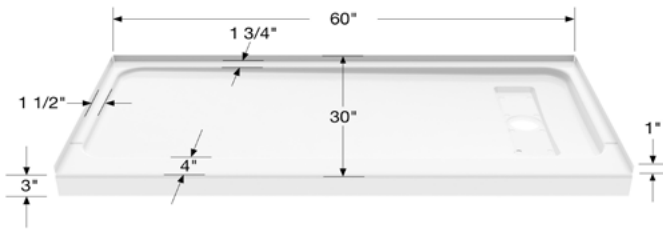

BrookCast 60" x 30" x 3" Porcelain Enamel Alcove Shower Base – 8.5" Offset Trench Drain

Americast
by **MPL**

Specifications

- **Model:** RS-BZ-MPL-2005-00BNA (Left) & RS-BZ-MPL-2004-00BNA (Right)
- **Drain Location:** Left / Right / Trench

All dimensions are approximate. Structure measurements must be verified against the unit to ensure proper fit. Please see the detailed technical drawing for additional measurements.

Standard Features:

- Model Size: 60 L in. X 30 W in. X 4 H in.
- Single threshold for alcove installation
- Fits most standard round drain kits (not included)
- Timeless white color

Product characteristics:

- Brilliant porcelain finish
- Durable steel construction
- Lifetime Warranty

Standard Colors:

Dimensions

60 x 30 x 3 In.
(1524 x 762 x 76 mm)

Weight

45 lbs - 20 kg

Shape

Rectangular

Drain location:

Left

Right