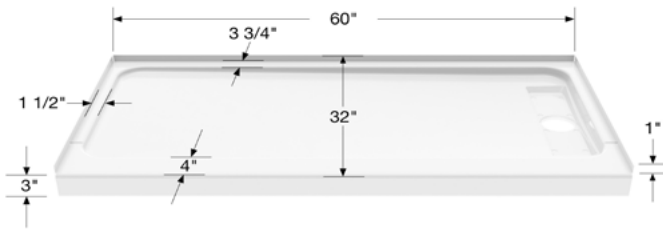

BrookCast 60" x 32" x 3" Porcelain Enamel Alcove Shower Base – 4.5" Offset Trench Drain

Americast
by **MPL**

Specifications

- **Model:** RS-BZ-MPL-2145-00BNA (Left) & RS-BZ-MPL-2144-00BNA (Right)
- **Drain Location:** Left / Right / Trench

Standard Features:

- Model Size: 60 L in. X 32 W in. X 4 H in.
- Single threshold for alcove installation
- Fits most standard round drain kits (not included)
- Timeless white color

Product characteristics:

- Brilliant porcelain finish
- Durable steel construction
- Lifetime Warranty