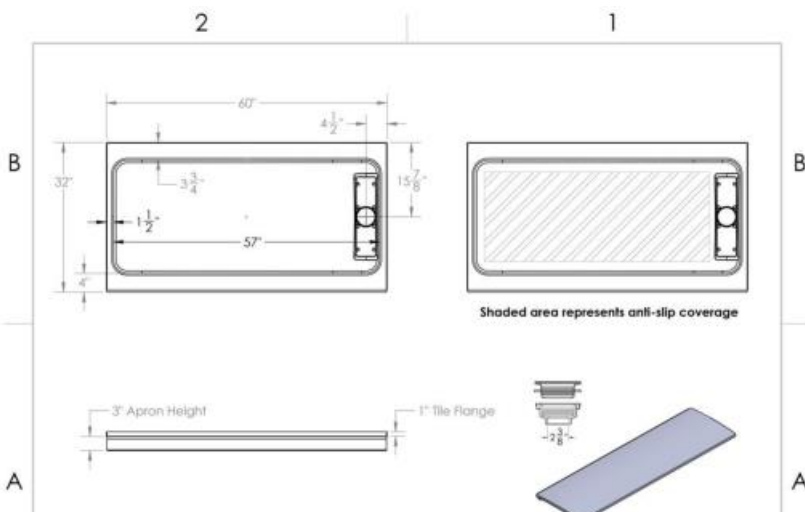

## Specifications

- **Model:** RS-BZ-MPL-2145-00BNA (Left) & RS-BZ-MPL-2144-00BNA (Right)
- **Drain Location:** Left / Right / Trench

### Standard Features:

- Model Size: 60 L in. X 32 W in. X 4 H in.
- Single threshold for alcove installation
- Fits most standard round drain kits (not included)
- Timeless white color

### Dimensions

60 x 32 x 3 In.  
(1524 x 813 x 76 mm)

### Drain location:

Left

Right

All dimensions are approximate. Structure measurements must be verified against the unit to ensure proper fit. Please see the detailed technical drawing for additional measurements.