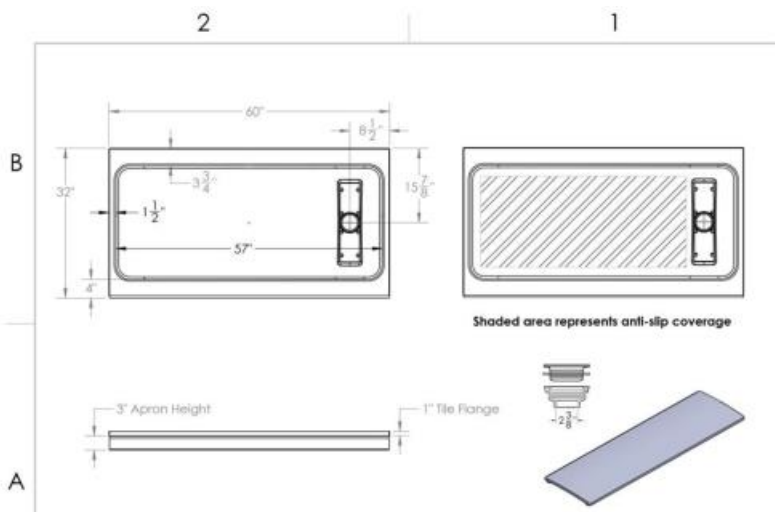

BrookCast 60" x 32" x 3" Porcelain Enamel Alcove Shower Base – 8.5" Offset Trench Drain

Americast
by **MPL**

Specifications

- **Model:** RS-BZ-MPL-2105-00BNA (Left) & RS-BZ-MPL-2104-00BNA (Right)
- **Drain Location:** Left / Right / Trench

Standard Features:

- Model Size: 60 L in. X 32 W in. X 4 H in.
- Single threshold for alcove installation
- Fits most standard round drain kits (not included)
- Timeless white color

Product characteristics:

- Brilliant porcelain finish
- Durable steel construction
- Lifetime Warranty

Standard Colors:

White

Dimensions

60 x 32 x 3 In.
(1524 x 813 x 76 mm)

Weight

47 lbs - 21 kg

Shape

Rectangular

Drain location:

Left

Right

All dimensions are approximate. Structure measurements must be verified against the unit to ensure proper fit. Please see the detailed technical drawing for additional measurements.