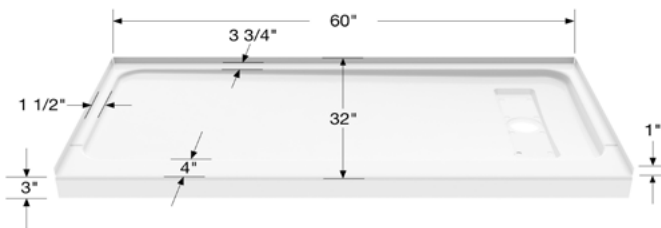

BrookCast 60" x 32" x 3" Porcelain Enamel Alcove Shower Base – 8.5" Offset Trench Drain

Americast
by **MPL**

Specifications

- **Model:** RS-BZ-MPL-2105-00BNA (Left) & RS-BZ-MPL-2104-00BNA (Right)
- **Drain Location:** Left / Right / Trench

Standard Features:

- Model Size: 60 L in. X 32 W in. X 4 H in.
- Single threshold for alcove installation
- Fits most standard round drain kits (not included)
- Timeless white color

Product characteristics:

- Brilliant porcelain finish
- Durable steel construction
- Lifetime Warranty

Standard Colors:

White

Dimensions

60 x 32 x 3 In.
(1524 x 813 x 76 mm)

Weight

47 lbs - 21 kg

Shape

Rectangular

Drain location:

Left

Right

All dimensions are approximate. Structure measurements must be verified against the unit to ensure proper fit. Please see the detailed technical drawing for additional measurements.