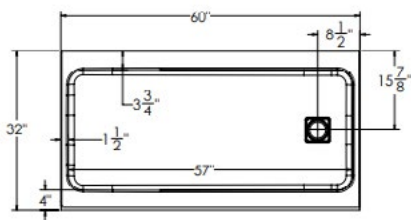

Shaded area represents anti-slip coverage

Square Drain Model
Include Drain Kit and
Cover Plate

Dimensions

60 x 32 x 4 In.
(1524 x 813 x 102 mm)

Standard Colors:

Weight

47 lbs - 21 kg

Shape

Rectangular

Drain location:

Left

Right

All dimensions are approximate. Structure measurements must be verified against the unit to ensure proper fit. Please see the detailed technical drawing for additional measurements.