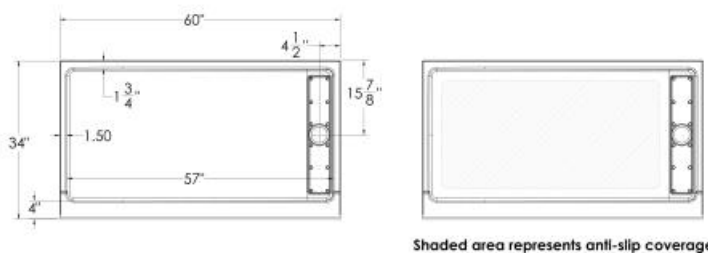

BrookCast 60" x 34" x 3" Porcelain Enamel Alcove Shower Base – 4.5" Offset Trench Drain

Americast
by **MPL**

Specifications

- **Model:** RS-BZ-MPL-2245-00BNA (Left) & RS-BZ-MPL-2244-00BNA (Right)
- **Drain Location:** Left / Right / Trench

Standard Features:

- Model Size: 60 L in. X 34 W in. X 4 H in.
- Single threshold for alcove installation
- Fits most standard round drain kits (not included)
- Timeless white color

Product characteristics:

- Brilliant porcelain finish
- Durable steel construction
- Lifetime Warranty

Code Compliant:

ANSI
FHA

Standard Colors:

White

Dimensions

60 x 34 x 3 In.
(1524 x 864 x 76 mm)

Weight

51 lbs - 23 kg

Shape

Rectangular

Drain location:

Left
Right

All dimensions are approximate. Structure measurements must be verified against the unit to ensure proper fit. Please see the detailed technical drawing for additional measurements.