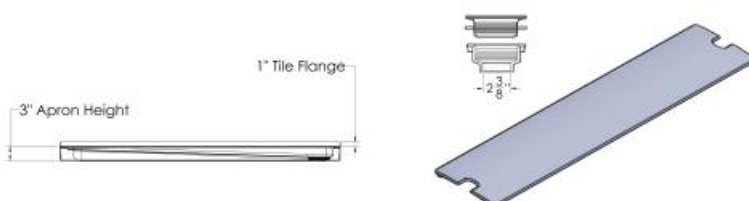

### Standard Features:

- Model Size: 60 L in. X 34 W in. X 4 H in.
- Single threshold for alcove installation
- Fits most standard round drain kits (not included)
- Timeless white color

### Dimensions

60 x 34 x 3 In.  
(1524 x 864 x 76 mm)