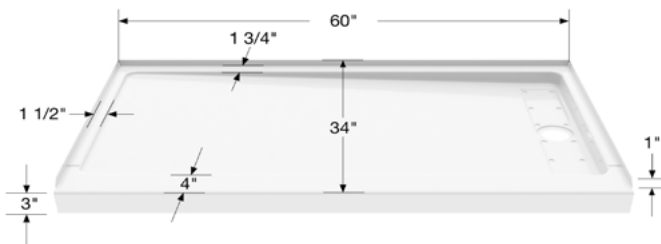

# BrookCast 60" x 34" x 3" Porcelain Enamel Alcove Shower Base – 4.5" Offset Trench Drain

**Americast**  
by **MPL**

## Specifications

- **Model:** RS-BZ-MPL-2245-00BNA (Left) & RS-BZ-MPL-2244-00BNA (Right)
- **Drain Location:** Left / Right / Trench

### Standard Features:

- Model Size: 60 L in. X 34 W in. X 4 H in.
- Single threshold for alcove installation
- Fits most standard round drain kits (not included)
- Timeless white color

### Dimensions

60 x 34 x 3 In.  
(1524 x 864 x 76 mm)